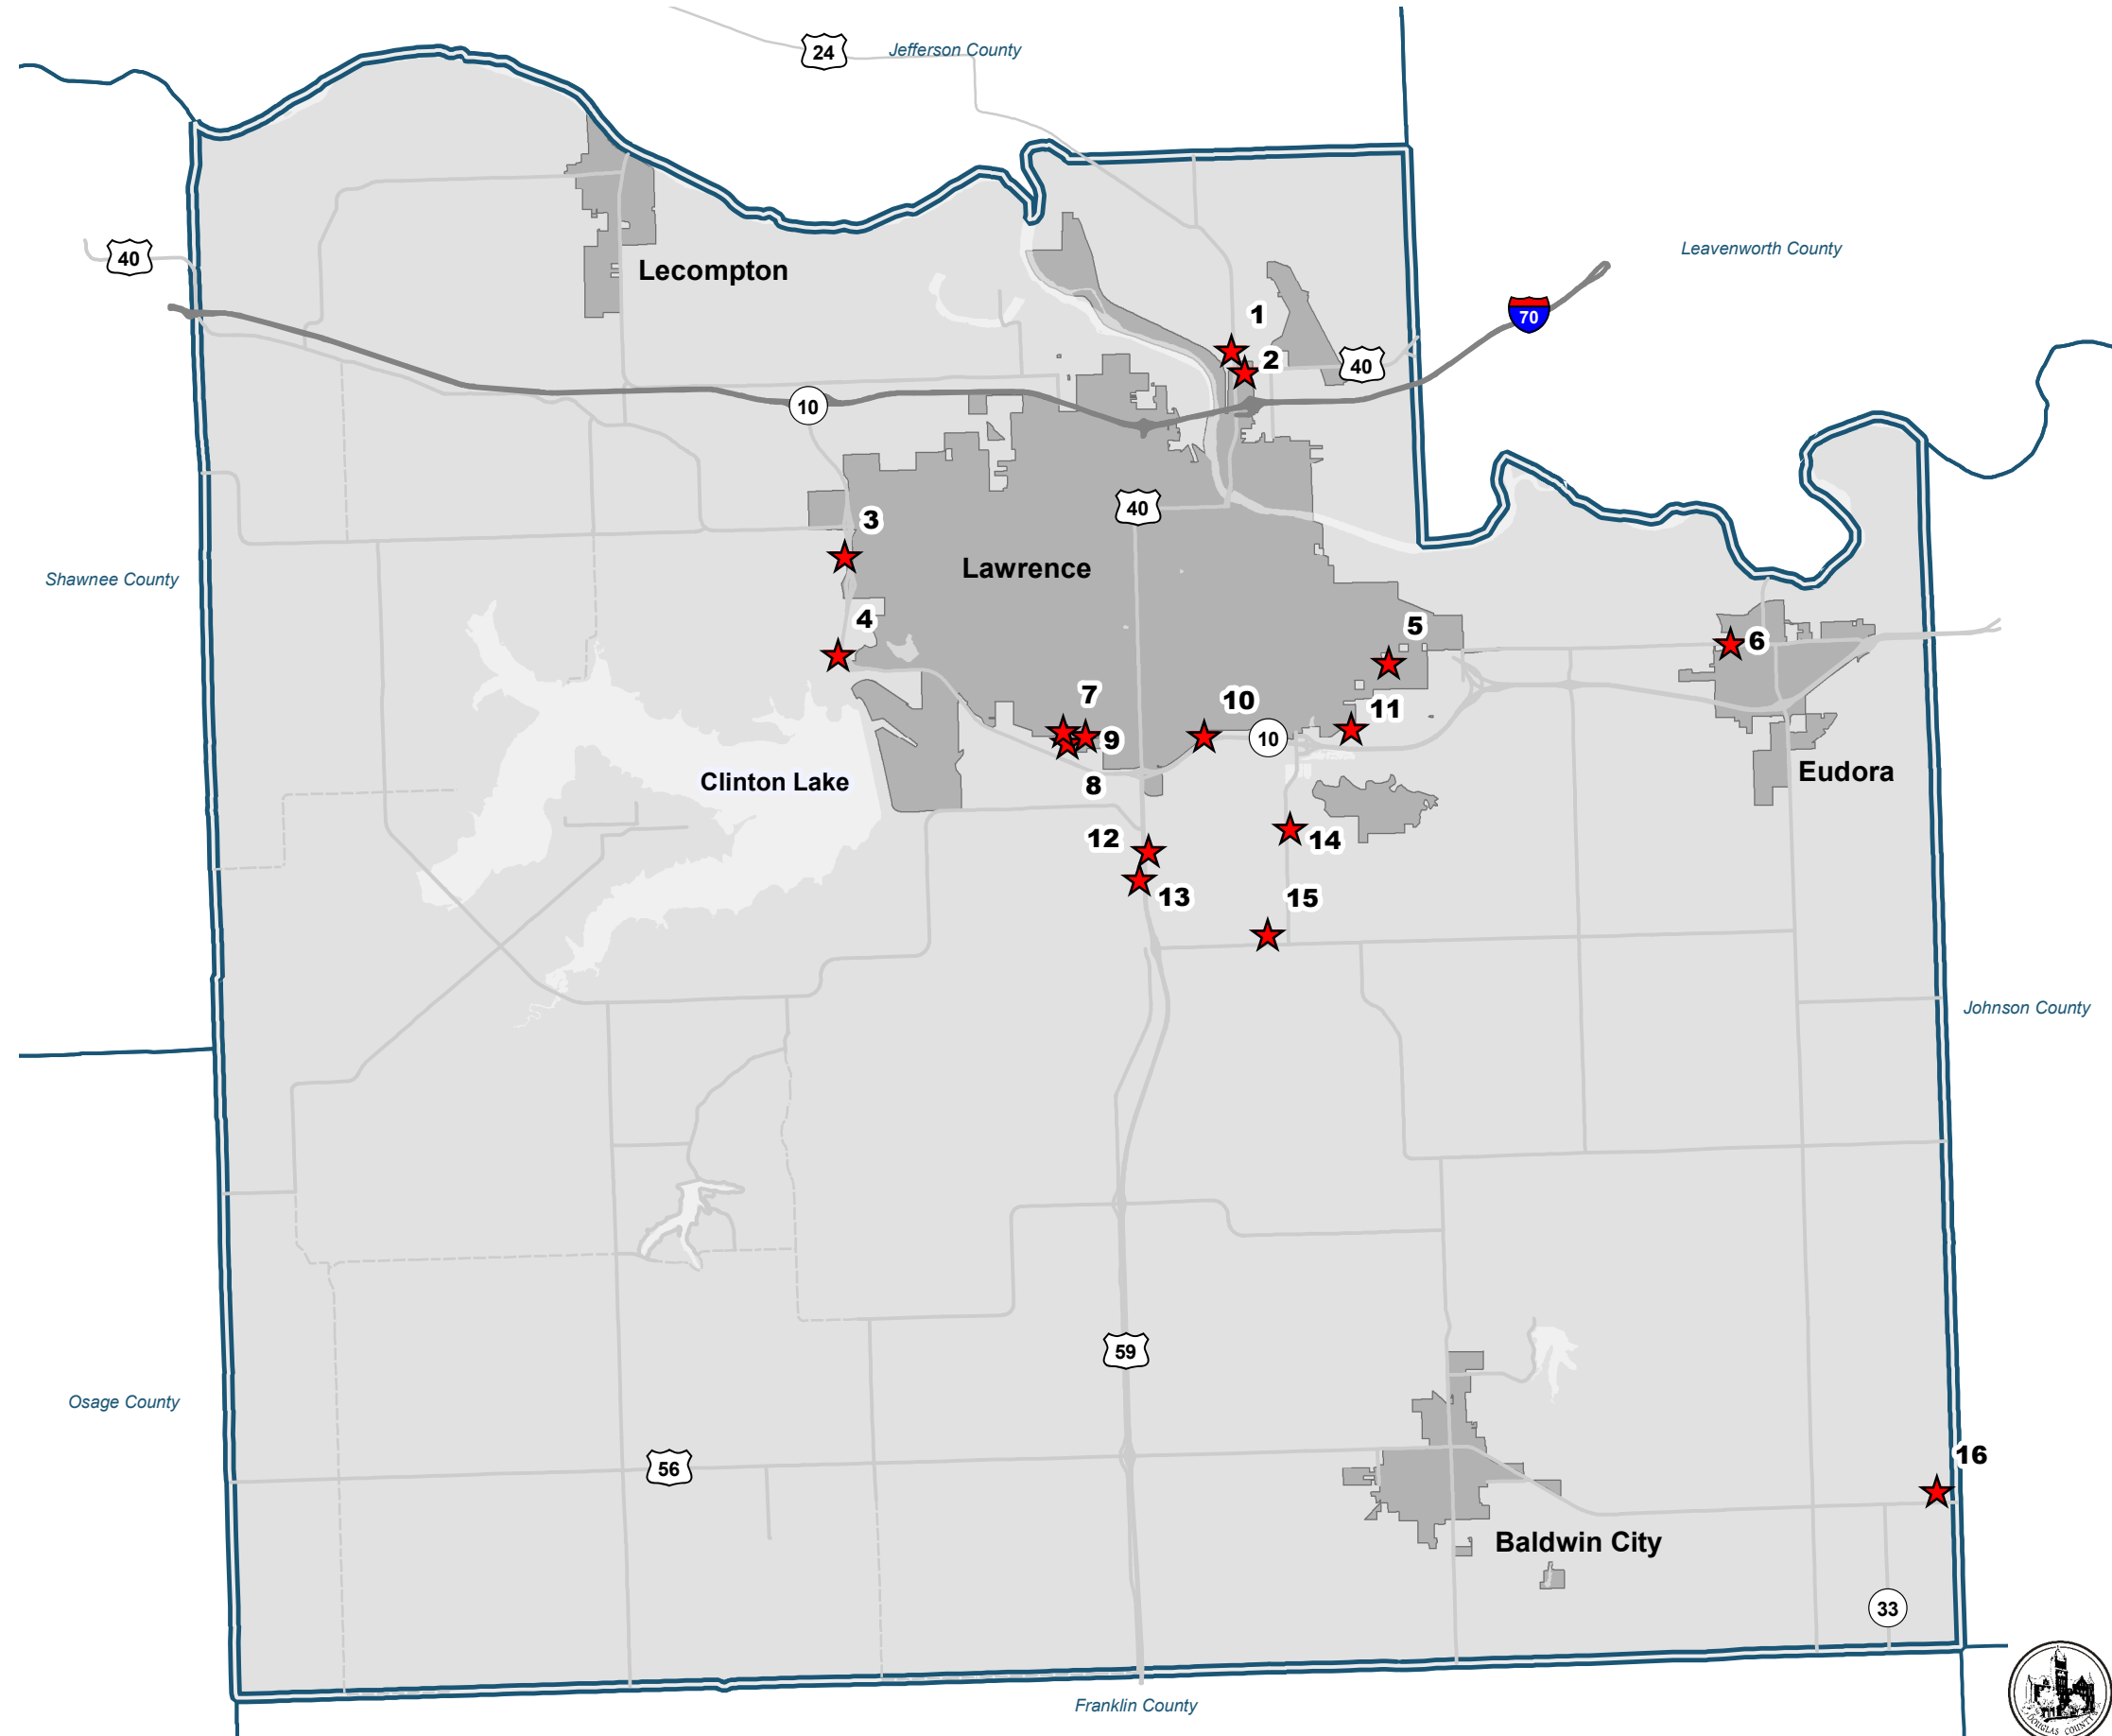

2018 Firework Stands with Permits from Douglas County Zoning and Codes

Permit Issued

1 Jakes Fireworks	1813 E 1450 Rd, Lawrence, KS
2 Bartz Bros Fireworks #1	1461 US Hwy 40, Lawrence, KS
3 Bartz Bros Fireworks #2	1557 E 900 Rd, Lawrence, KS
4 Garrett's Fireworks (Clinton)	1423 E 900 Rd, Lawrence, KS
5 Garrett's K-10 Fireworks	1387 E 1650 Rd, Lawrence, KS
6 Super T's Fireworks	2124 N 1400 Rd, Eudora, KS
7 Midwest Fireworks	1307 E 1200 Rd, Lawrence, KS
8 Bartz Bros Fireworks #1	1293 E 1200 Rd, Lawrence, KS
9 Jakes Fireworks #2	1225 N 1300 Rd, Lawrence, KS
10 Jayhawk Fireworks	1387 N 1300 Rd, Lawrence, KS
11 Big Boom Fireworks	1295 E 1600 Rd, Lawrence KS
12 Velocity Fireworks	1134 E 1300 Rd, Lawrence, KS
13 Treib T-Town Fireworks	1096 E 1296 Rd, Lawrence, KS
14 J&J Fireworks	1164 E 1500 Rd, Lawrence, KS
15 First Church of the Nazarene Fireworks	1470 N 1000 Rd, Lawrence, KS
16 Enright Garden Fireworks	2374 N 200 Rd, Edgerton, KS

DISCLAIMER: This map is to be used for reference purposes only, and no other use or reliance on the same is authorized. Source: Douglas County Zoning and Codes, Douglas County GIS. Map printed 6/27/2018.