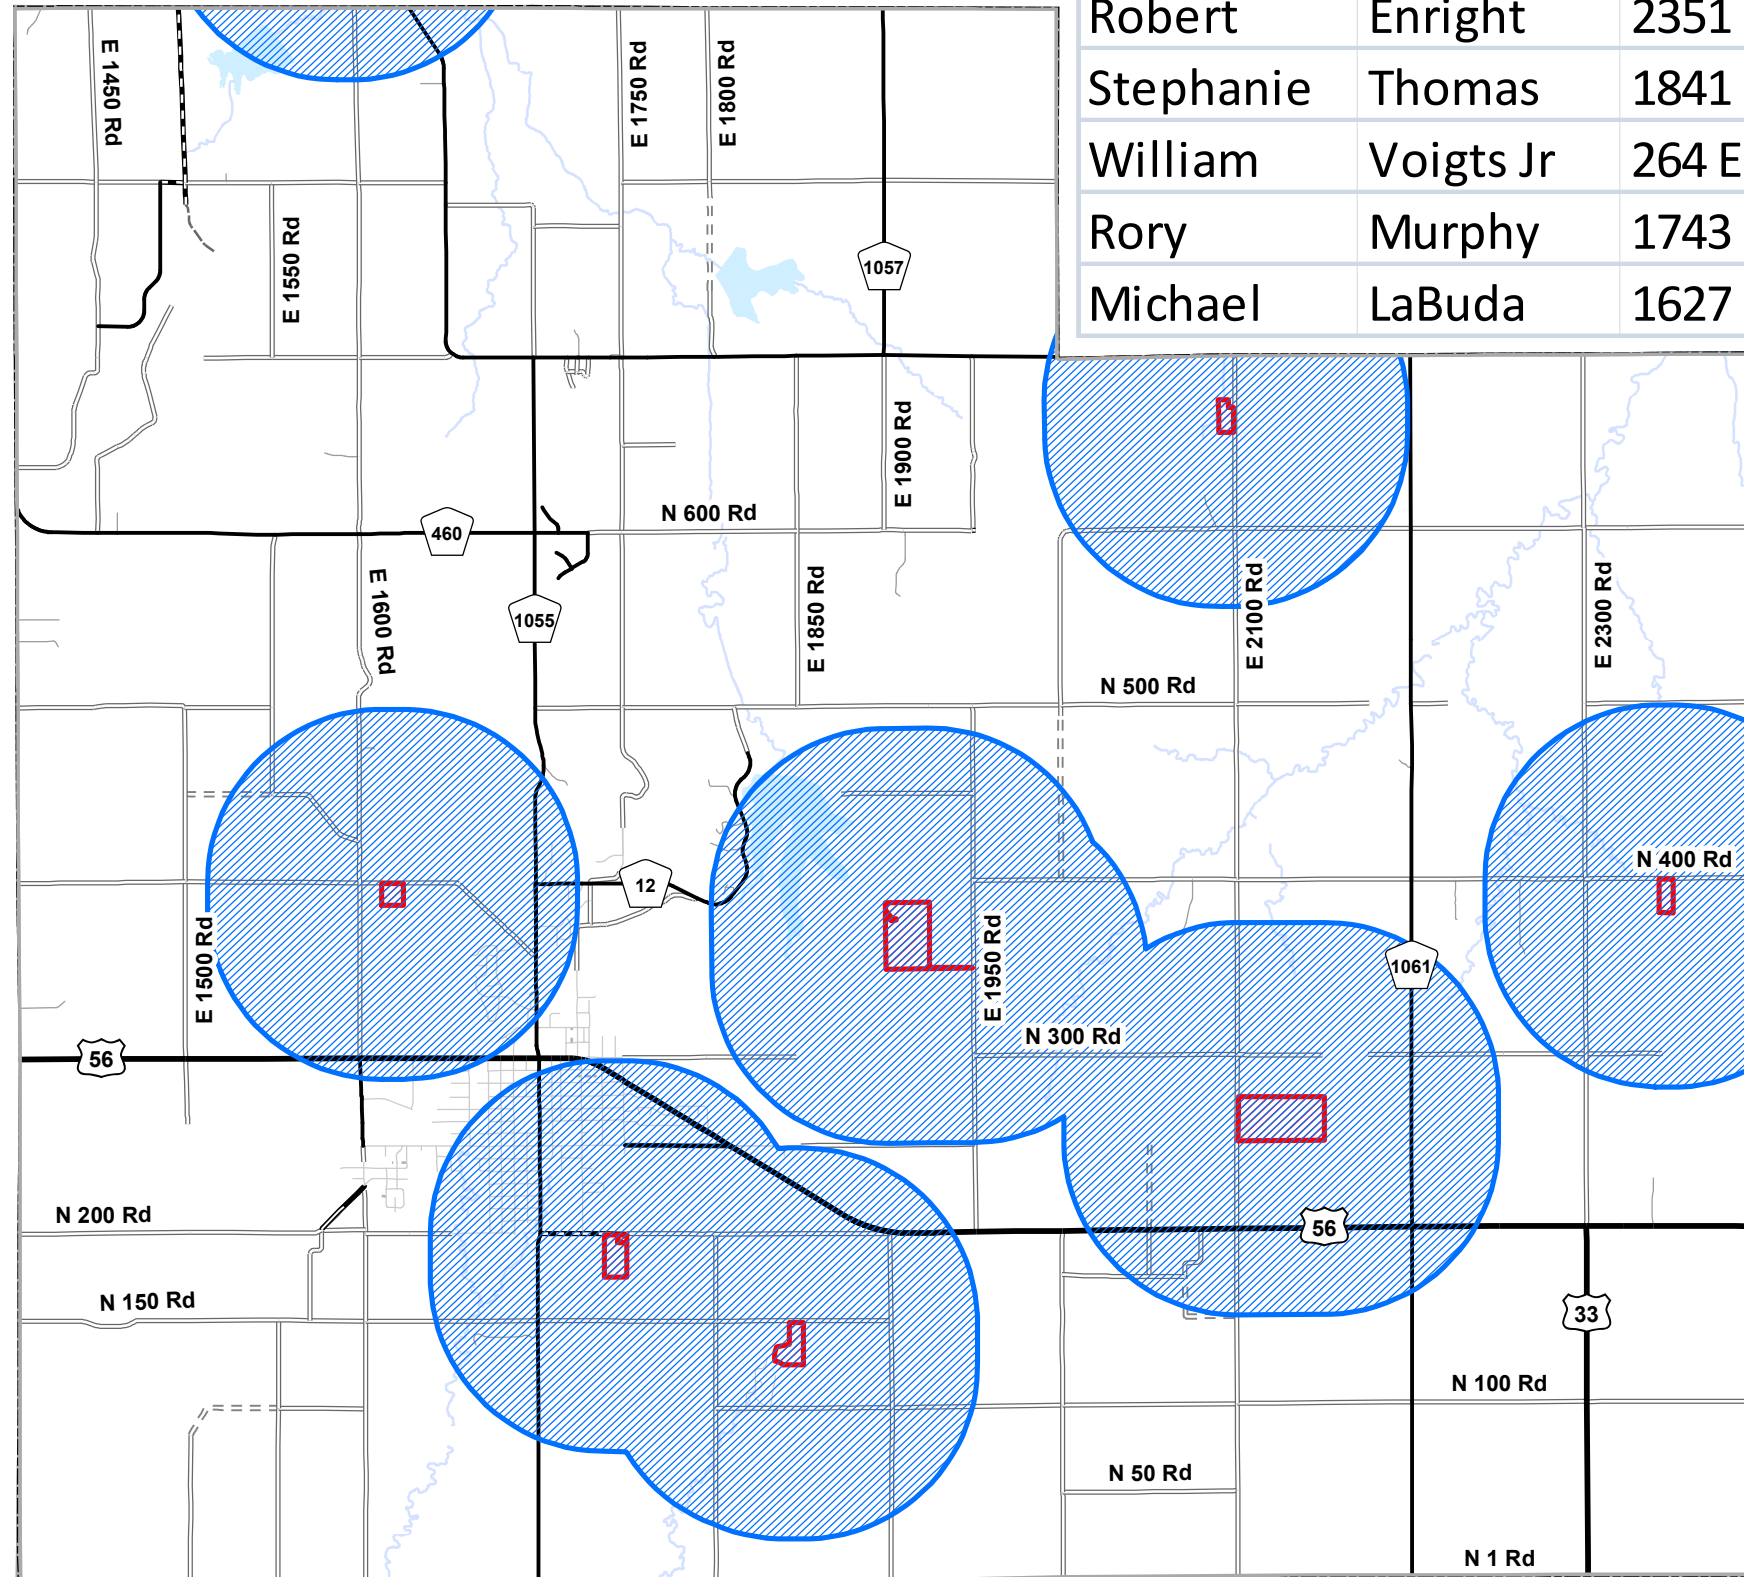

The locations shown in red hatch have been registered with the Sensitive Crops Program through the Kansas Department of Agriculture. If chemicals are to be sprayed near any of these properties please notify the land owner prior to the spray date. To find phone numbers, or for more information on the Sensitive Crop Program please contact the Douglas County Public Works office.

First Name	Last Name	Land Location	Zip
Richard	Bean	669 E 2100 Road	66006
Tom	Beisecker	351 E 1950 Road	66006
Robert	Enright	2351 N 400 Road	66021
Stephanie	Thomas	1841 N 150 Road	66006
William	Voigts Jr	264 E 2100 Road	66092
Rory	Murphy	1743 N 200 Road	66006
Michael	LaBuda	1627 N 400 Road	66006

Sensitive Crop Locations - Palmyra Township -

**DOUGLAS COUNTY, KS
PUBLIC WORKS**
3755 East 25th Street
Lawrence, KS 66046
(785) 832-5293 Fax (785) 842-1201
www.douglascountyks.org

- 1 Mile Buffer
- Sensitive Crop Locations

Date: May 8, 2017
Produced By: Douglas County Public Works

MAP DISCLAIMER: All data, information, and maps are provided "as is" without warranty or any representation of accuracy, timeliness of completeness. The burden for determining accuracy, completeness, timeliness, merchantability and fitness for or the appropriateness for use rests solely on the requester. Douglas County makes no warranties, express or implied, as to the use of the information obtained here. There are no implied warranties of merchantability or fitness for a particular purpose.