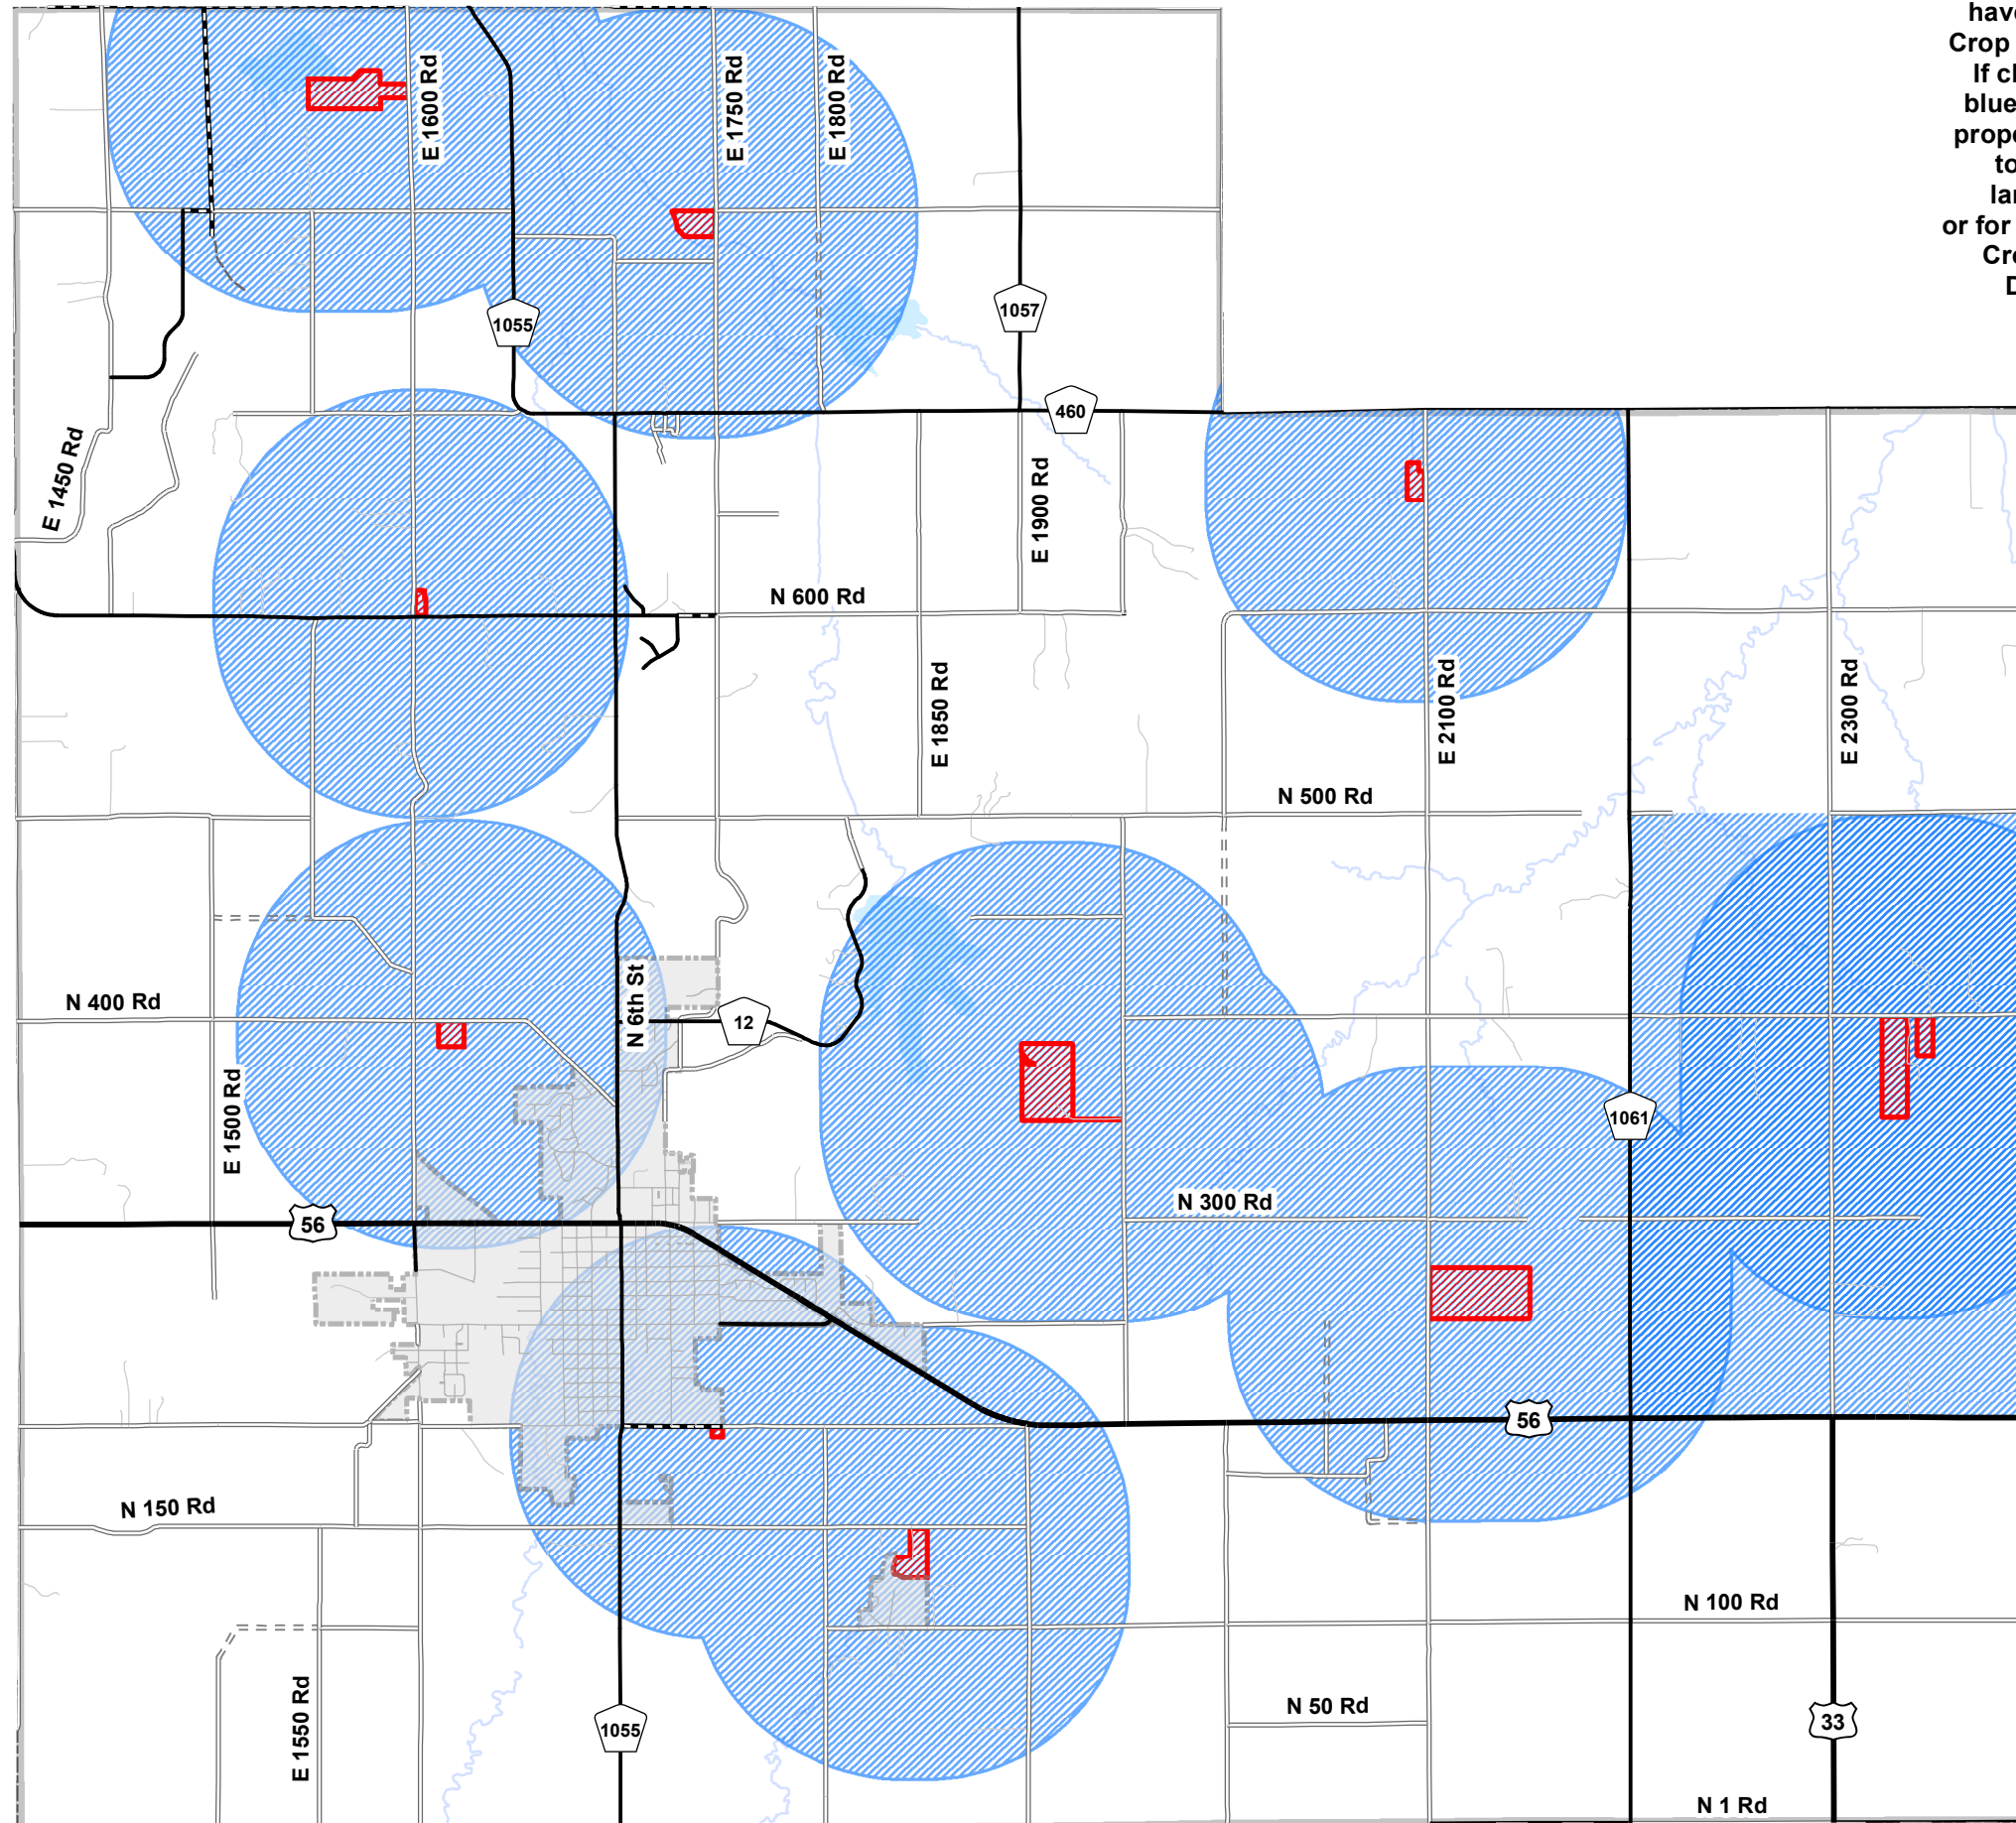

The locations show in the red hatch have been registered in the Sensitive Crop Program with Douglas County, KS. If chemicals are to be sprayed in the blue hatched or Protection Zones, the property owner should be notified prior to the spray date. To find a list of landowners and phone numbers, or for more information on the Sensitive Crop Program, please contact the Douglas County Public Works Operations Division.

Sensitive Crop Locations - Palmyra Township -

**DOUGLAS COUNTY, KS
PUBLIC WORKS**
3755 East 25th Street
Lawrence, KS 66046
(785) 832-5293 Fax (785) 842-1201
www.douglascountyks.org

 DGCO Sensitive Crop Locations
 Protection Zone

Date: May 18, 2022
Produced By: Douglas County Public Works

MAP DISCLAIMER: All data, information, and maps are provided "as is" without warranty or any representation of accuracy, timeliness of completeness. The burden for determining accuracy, completeness, timeliness, merchantability and fitness for or the appropriateness for use rests solely on the requester. Douglas County makes no warranties, express or implied, as to the use of the information obtained here. There are no implied warranties of merchantability or fitness for a particular purpose.