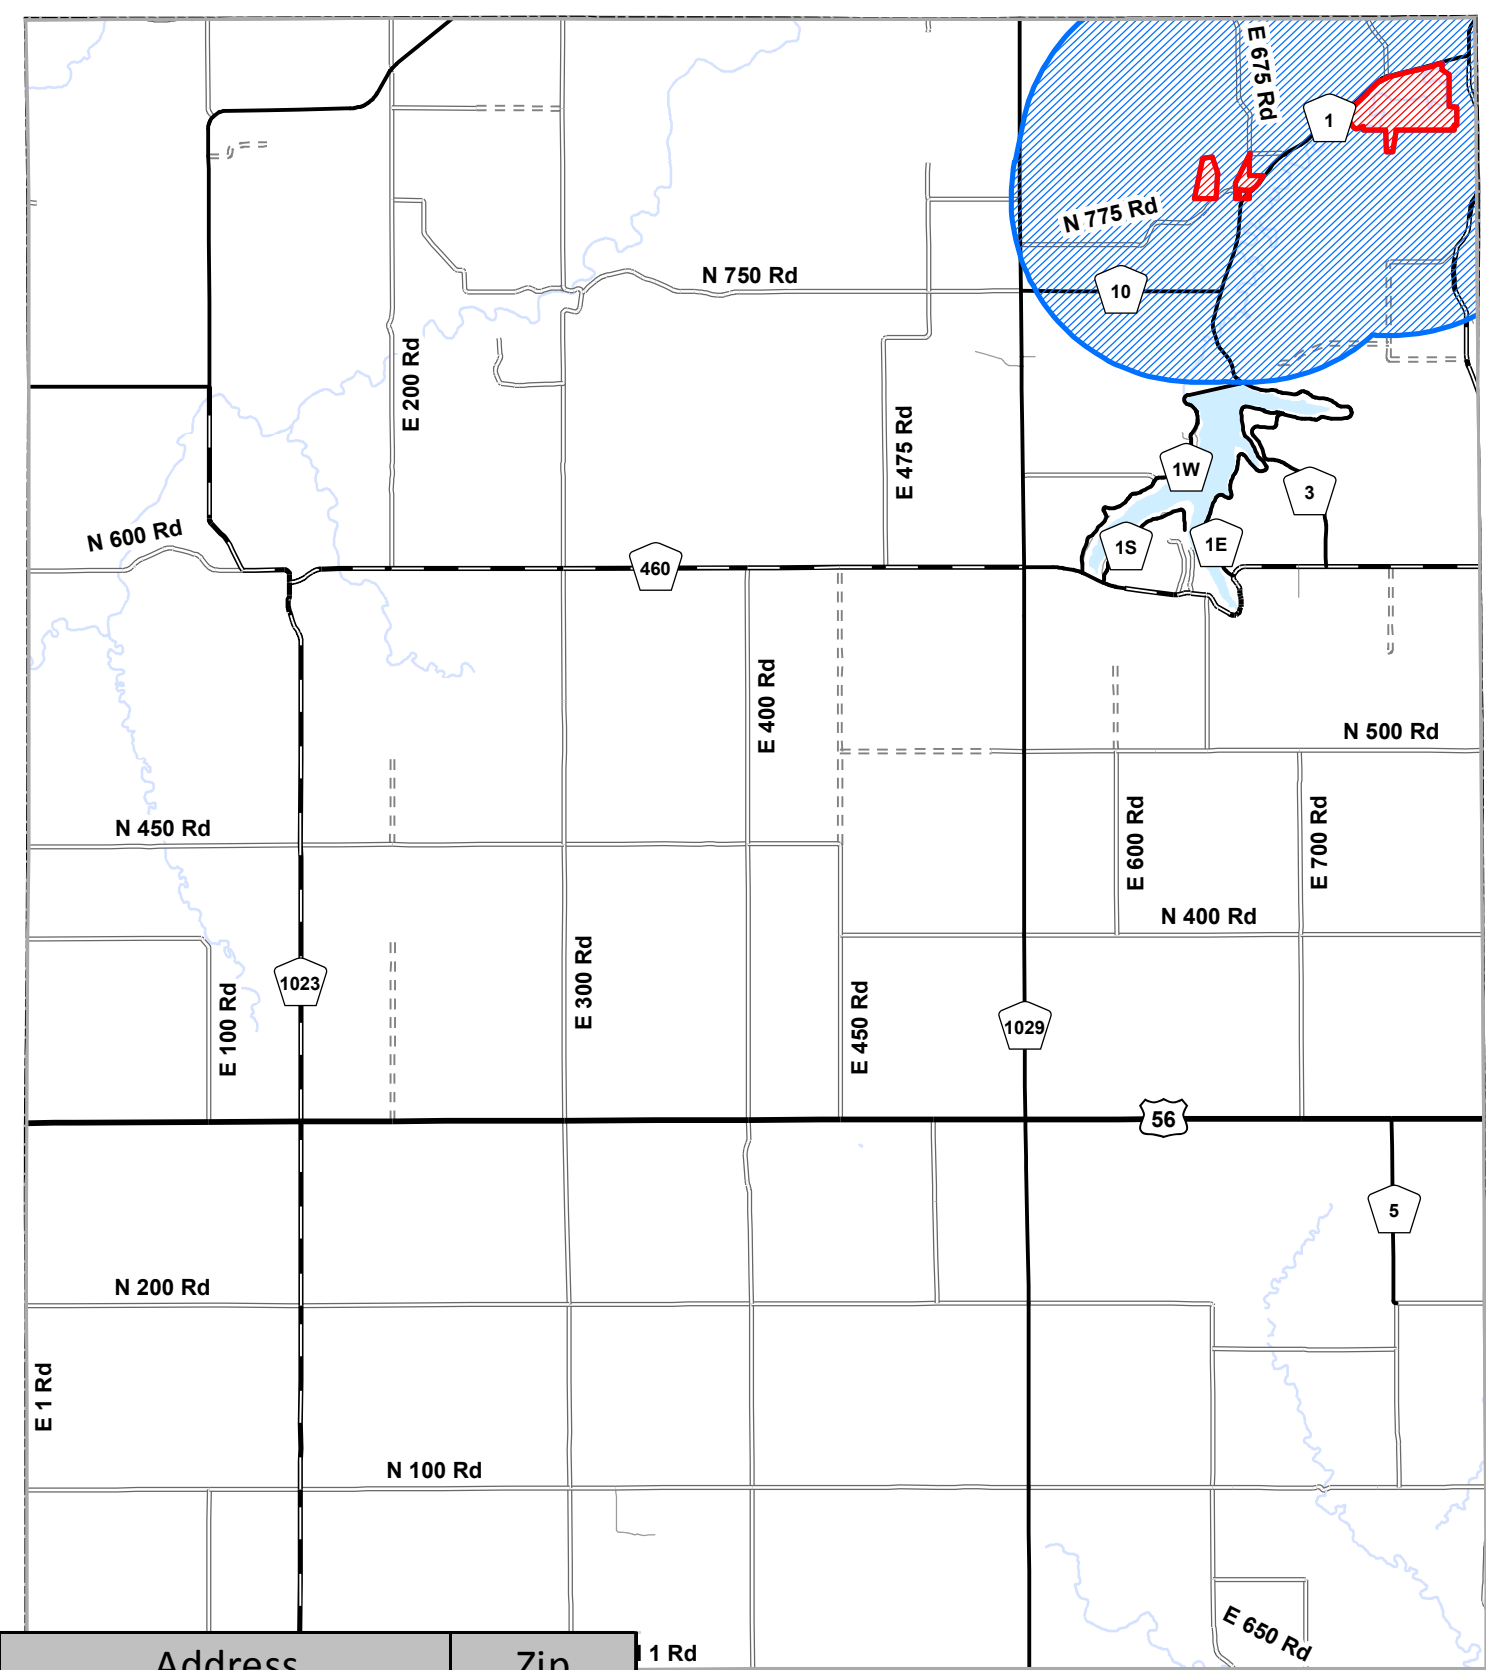

Sensitive Crop Locations - Marion Township -

**DOUGLAS COUNTY, KS
PUBLIC WORKS**
3755 East 25th Street
Lawrence, KS 66046
(785) 832-5293 Fax (785) 842-1201
www.douglascountyks.org

- Sensitive Crop Locations
- 1 Mile Buffer

First Name	Last Name	Address	Zip
Jim L.	Johnson	882 E. 661 Diagonal Rd.	66047
Mary	Roth	640 N 775 Road	66047
Terry	Shistar	809 E 661 Diagonal Road	66047

The locations shown in red hatch have been registered with the Sensitive Crops Program through the Kansas Department of Agriculture. If chemicals are to be sprayed near any of these properties please notify the land owner prior to the spray date. To find phone numbers, or for more information on the Sensitive Crop Program please contact the Douglas County Public Works office.

Date: December 13, 2016
Produced By: Douglas County Public Works

MAP DISCLAIMER: All data, information, and maps are provided "as is" without warranty or any representation of accuracy, timeliness of completeness. The burden for determining accuracy, completeness, timeliness, merchantability and fitness for or the appropriateness for use rests solely on the requester. Douglas County makes no warranties, express or implied, as to the use of the information obtained here. There are no implied warranties of merchantability or fitness for a particular purpose.