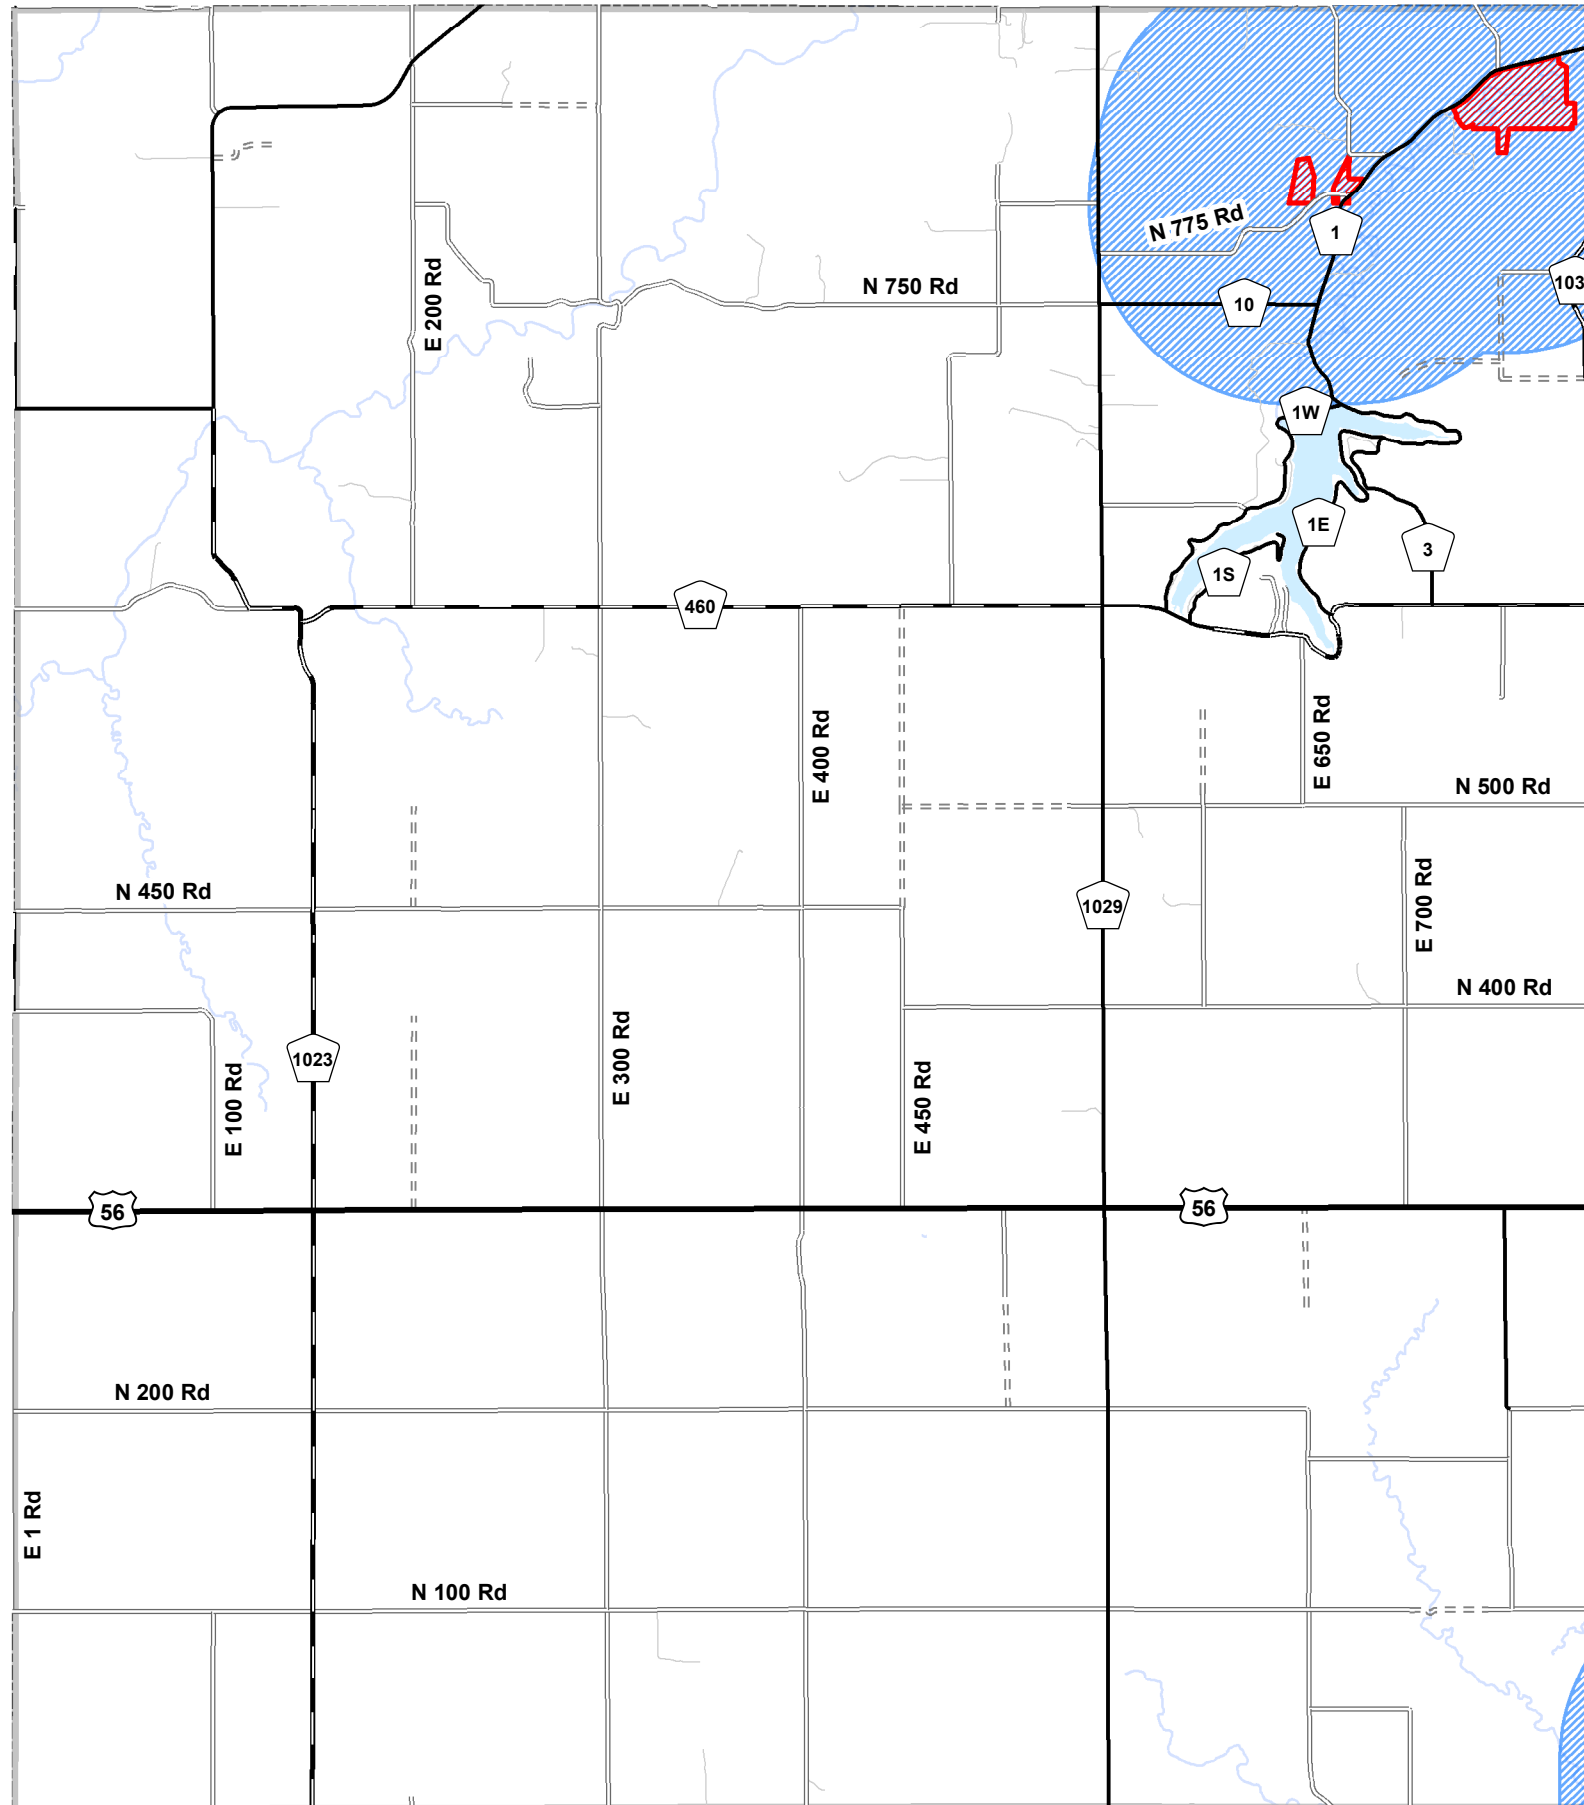

Sensitive Crop Locations - Marion Township -

**DOUGLAS COUNTY, KS
PUBLIC WORKS**
3755 East 25th Street
Lawrence, KS 66046
(785) 832-5293 Fax (785) 842-1201
www.douglascountyks.org

- DGCO Sensitive Crop Locations
- Protection Zone

Date: May 18, 2022

Produced By: Douglas County Public Works

MAP DISCLAIMER: All data, information, and maps are provided "as is" without warranty or any representation of accuracy, timeliness of completeness. The burden for determining accuracy, completeness, timeliness, merchantability and fitness for or the appropriateness for use rests solely on the requester. Douglas County makes no warranties, express or implied, as to the use of the information obtained here. There are no implied warranties of merchantability or fitness for a particular purpose.

The locations show in the red hatch have been registered in the Sensitive Crop Program with Douglas County, KS. If chemicals are to be sprayed in the blue hatched or Protection Zones, the property owner should be notified prior to the spray date. To find a list of landowners and phone numbers, or for more information on the Sensitive Crop Program, please contact the Douglas County Public Works Operations Division.