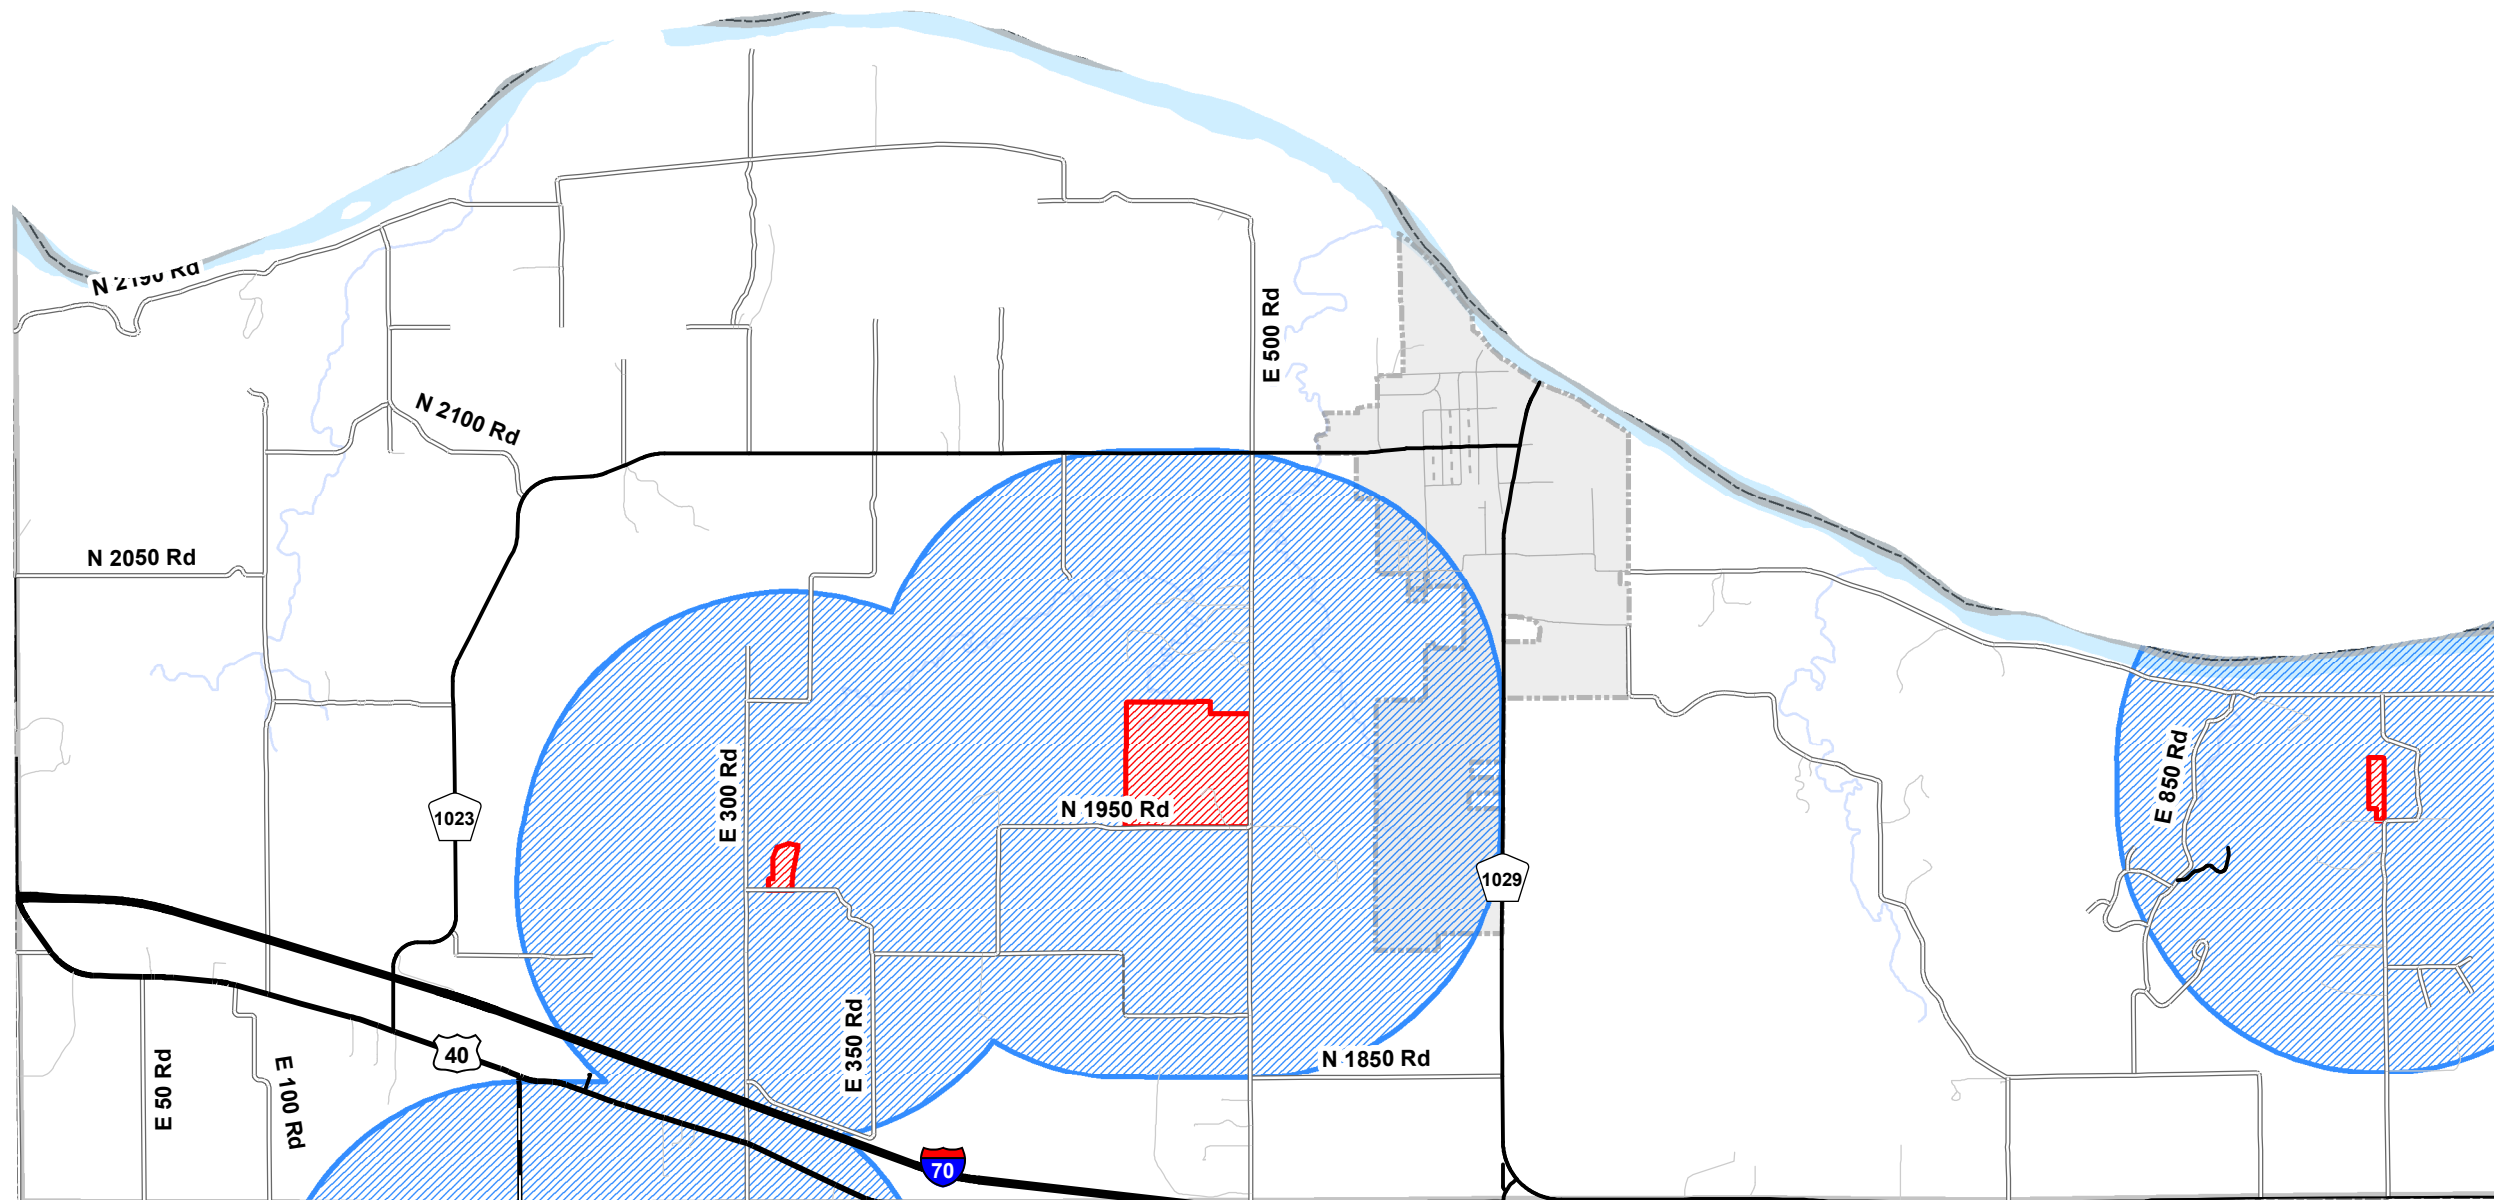

Sensitive Crop Locations - Lecompton Township -

**DOUGLAS COUNTY, KS
PUBLIC WORKS**
3755 East 25th Street
Lawrence, KS 66046
(785) 832-5293 Fax (785) 842-1201
www.douglascountyks.org

-  Sensitive Crop Locations
-  No Spray Zone

Date: May 13, 2019
Produced By: Douglas County Public Works

The locations shown in red hatch have been registered with the Sensitive Crops Program through the Kansas Department of Agriculture. If chemicals are to be sprayed near any of these properties please notify the land owner prior to the spray date. To find phone numbers, or for more information on the Sensitive Crop Program please contact the Douglas County Public Works office.

MAP DISCLAIMER: All data, information, and maps are provided "as is" without warranty or any representation of accuracy, timeliness of completeness. The burden for determining accuracy, completeness, timeliness, merchantability and fitness for or the appropriateness for use rests solely on the requester. Douglas County makes no warranties, express or implied, as to the use of the information obtained here. There are no implied warranties of merchantability or fitness for a particular purpose.