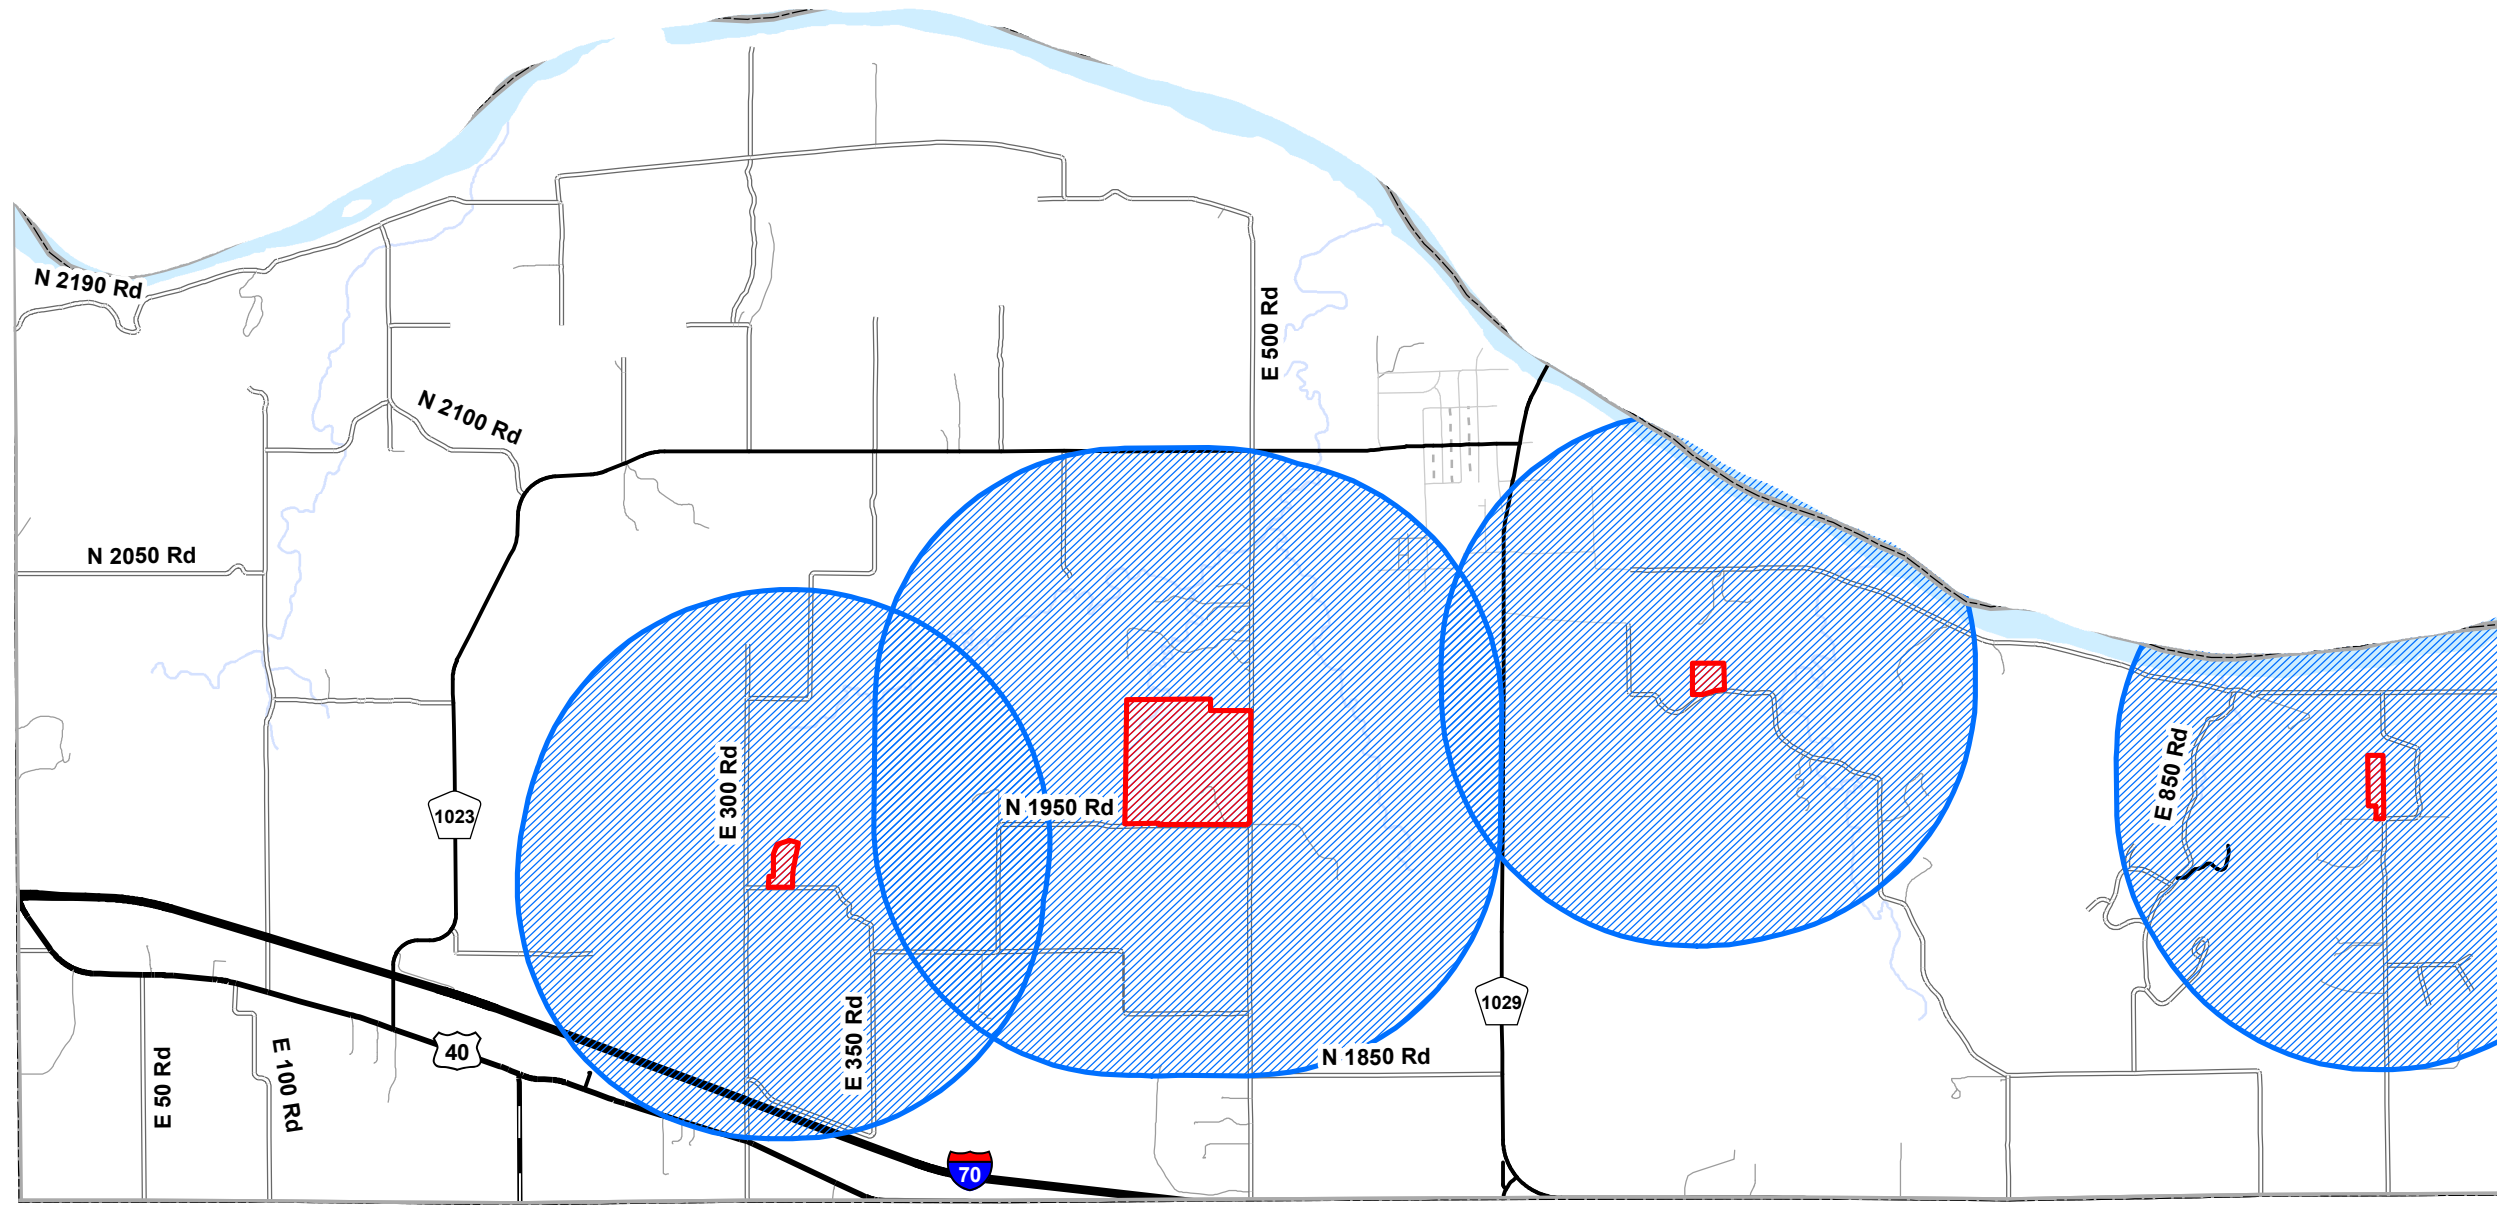

The locations shown in red hatch have been registered with the Sensitive Crops Program through the Kansas Department of Agriculture. If chemicals are to be sprayed near any of these properties please notify the land owner prior to the spray date. To find phone numbers, or for more information on the Sensitive Crop Program please contact the Douglas County Public Works office.

First Name	Last Name	Business Name	Land Location	City	State	Zip
Michael & Judy	Carman		312 N 1925 Road	Lecompton	KS	66050
William	Fair		478 N 1950 Road	Lecompton	KS	66050
Lowell	Flanner		680 N 1851 Diagonal Road	Lawrence	KS	66050
Clayton	McHenry	Old School Goods	948 N 1950 Rd	Lawrence	KS	66049

Sensitive Crop Locations - Lecompton Township -

**DOUGLAS COUNTY, KS
PUBLIC WORKS**
3755 East 25th Street
Lawrence, KS 66046
(785) 832-5293 Fax (785) 842-1201
www.douglascountyks.org

-  Sensitive Crop Locations
-  1 Mile Buffer

Date: July 11, 2018
Produced By: Douglas County Public Works

MAP DISCLAIMER: All data, information, and maps are provided "as is" without warranty or any representation of accuracy, timeliness of completeness. The burden for determining accuracy, completeness, timeliness, merchantability and fitness for or the appropriateness for use rests solely on the requester. Douglas County makes no warranties, express or implied, as to the use of the information obtained here. There are no implied warranties of merchantability or fitness for a particular purpose.