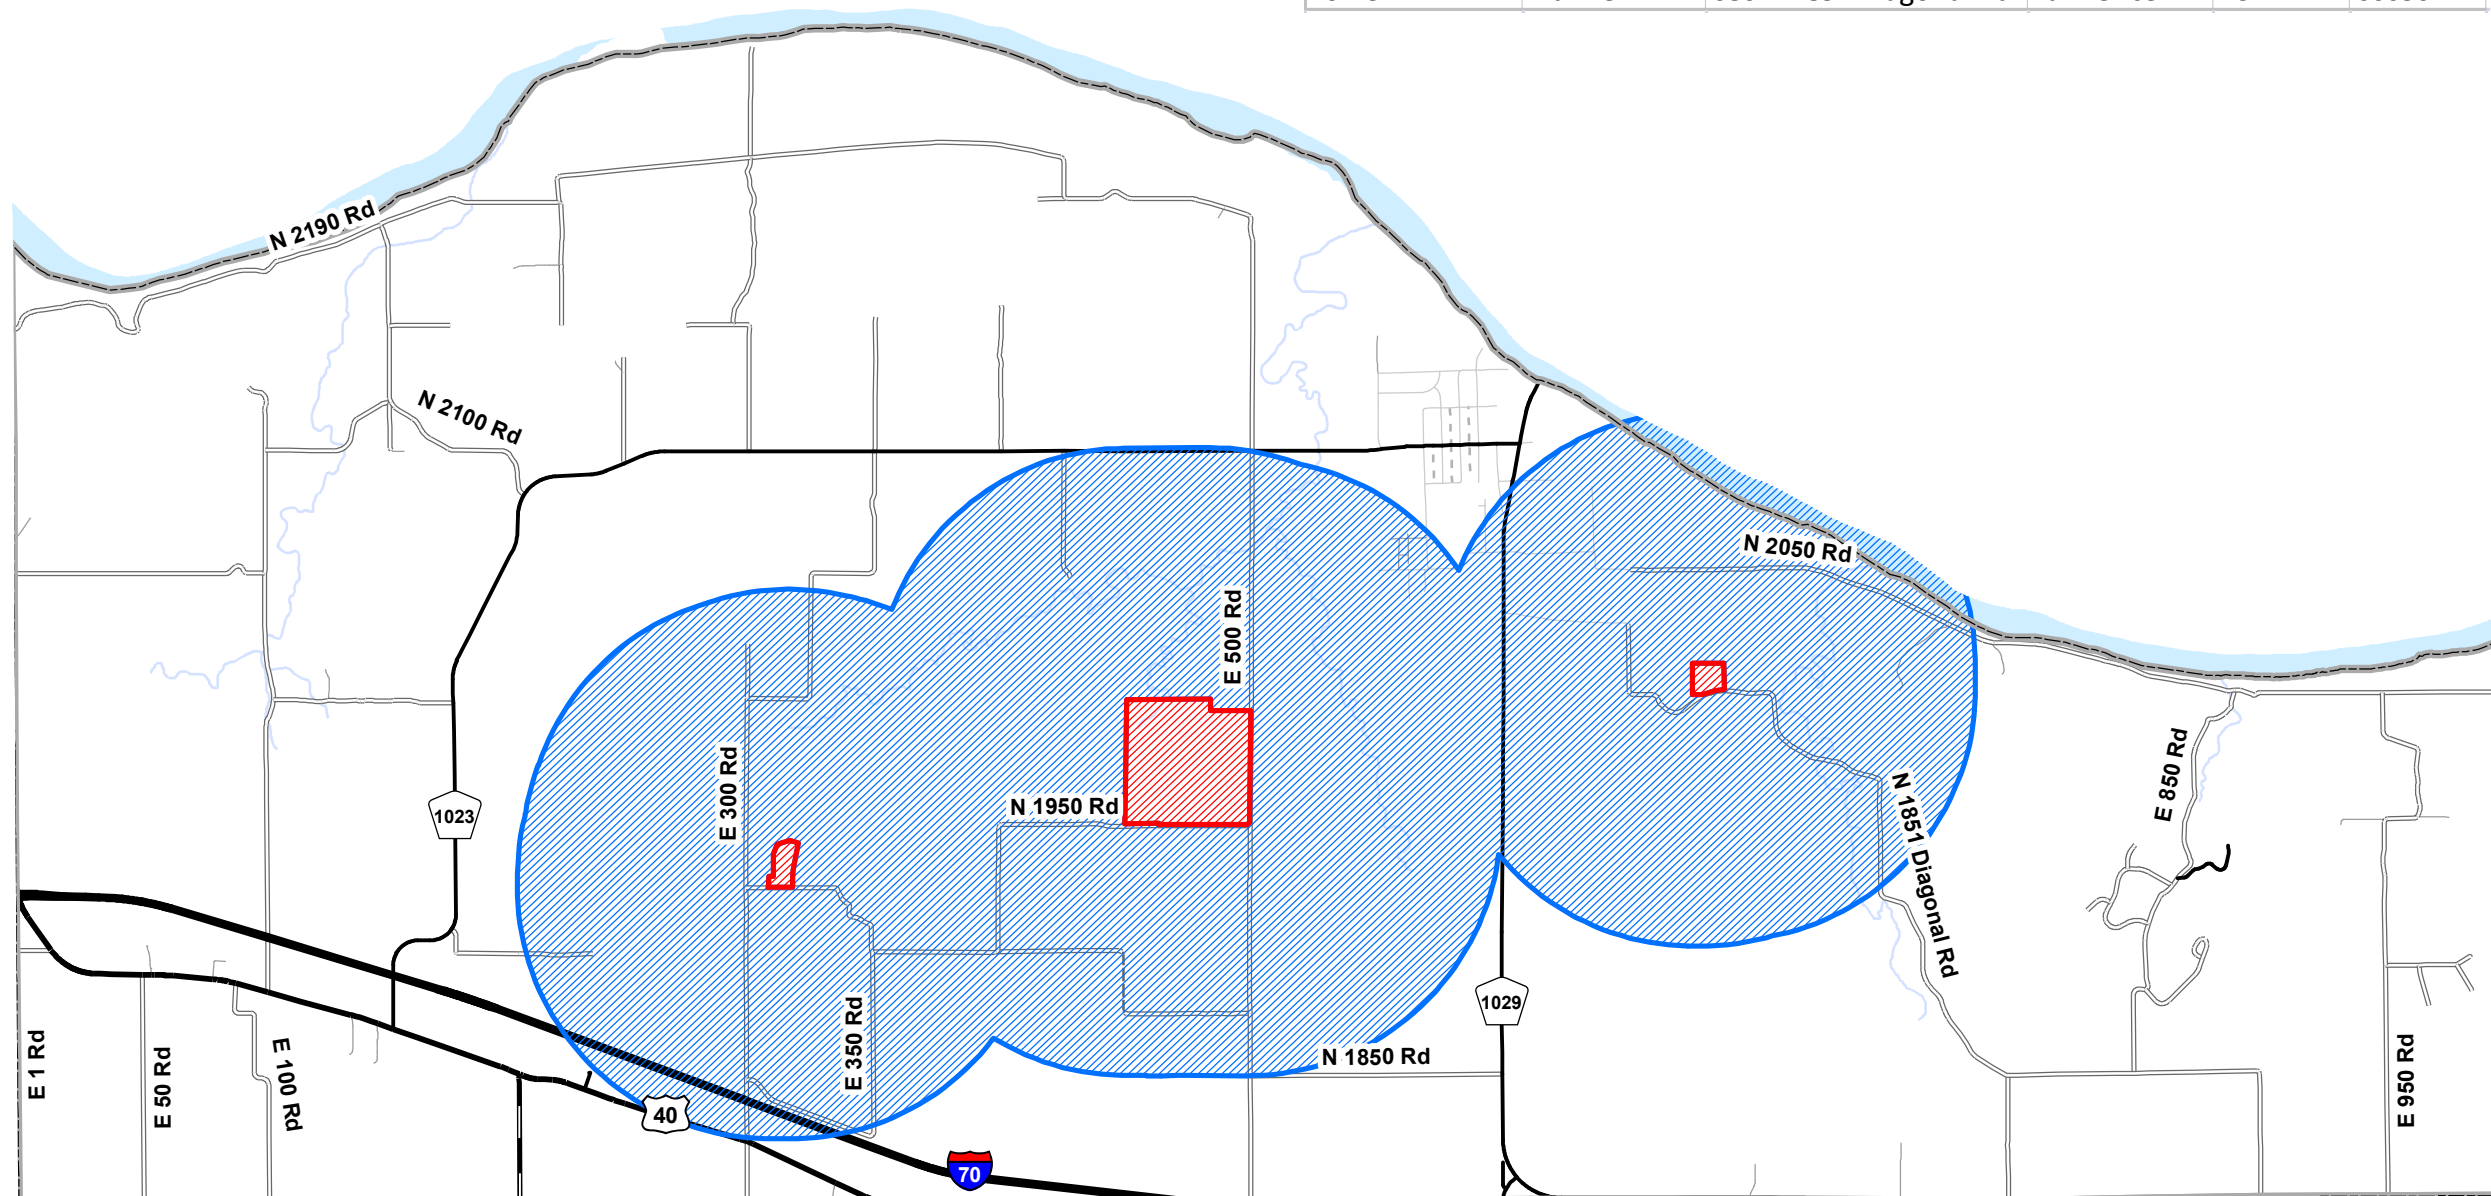

The locations shown in red hatch have been registered with the Sensitive Crops Program through the Kansas Department of Agriculture. If chemicals are to be sprayed near any of these properties please notify the land owner prior to the spray date. To find phone numbers, or for more information on the Sensitive Crop Program please contact the Douglas County Public Works office.

First Name	Last Name	Address	City	State	Zip
Michael & Judy	Carman	312 N 1925 Road	Lecompton	KS	66050
William	Fair	478 N 1950 Road	Lecompton	KS	66050
Lowell	Flanner	680 N 1851 Diagonal Rd	Lawrence	KS	66050

Sensitive Crop Locations - Lecompton Township -

**DOUGLAS COUNTY, KS
PUBLIC WORKS**

3755 East 25th Street
Lawrence, KS 66046
(785) 832-5293 Fax (785) 842-1201
www.douglascountyks.org

-  Sensitive Crop Locations
-  1 Mile Buffer