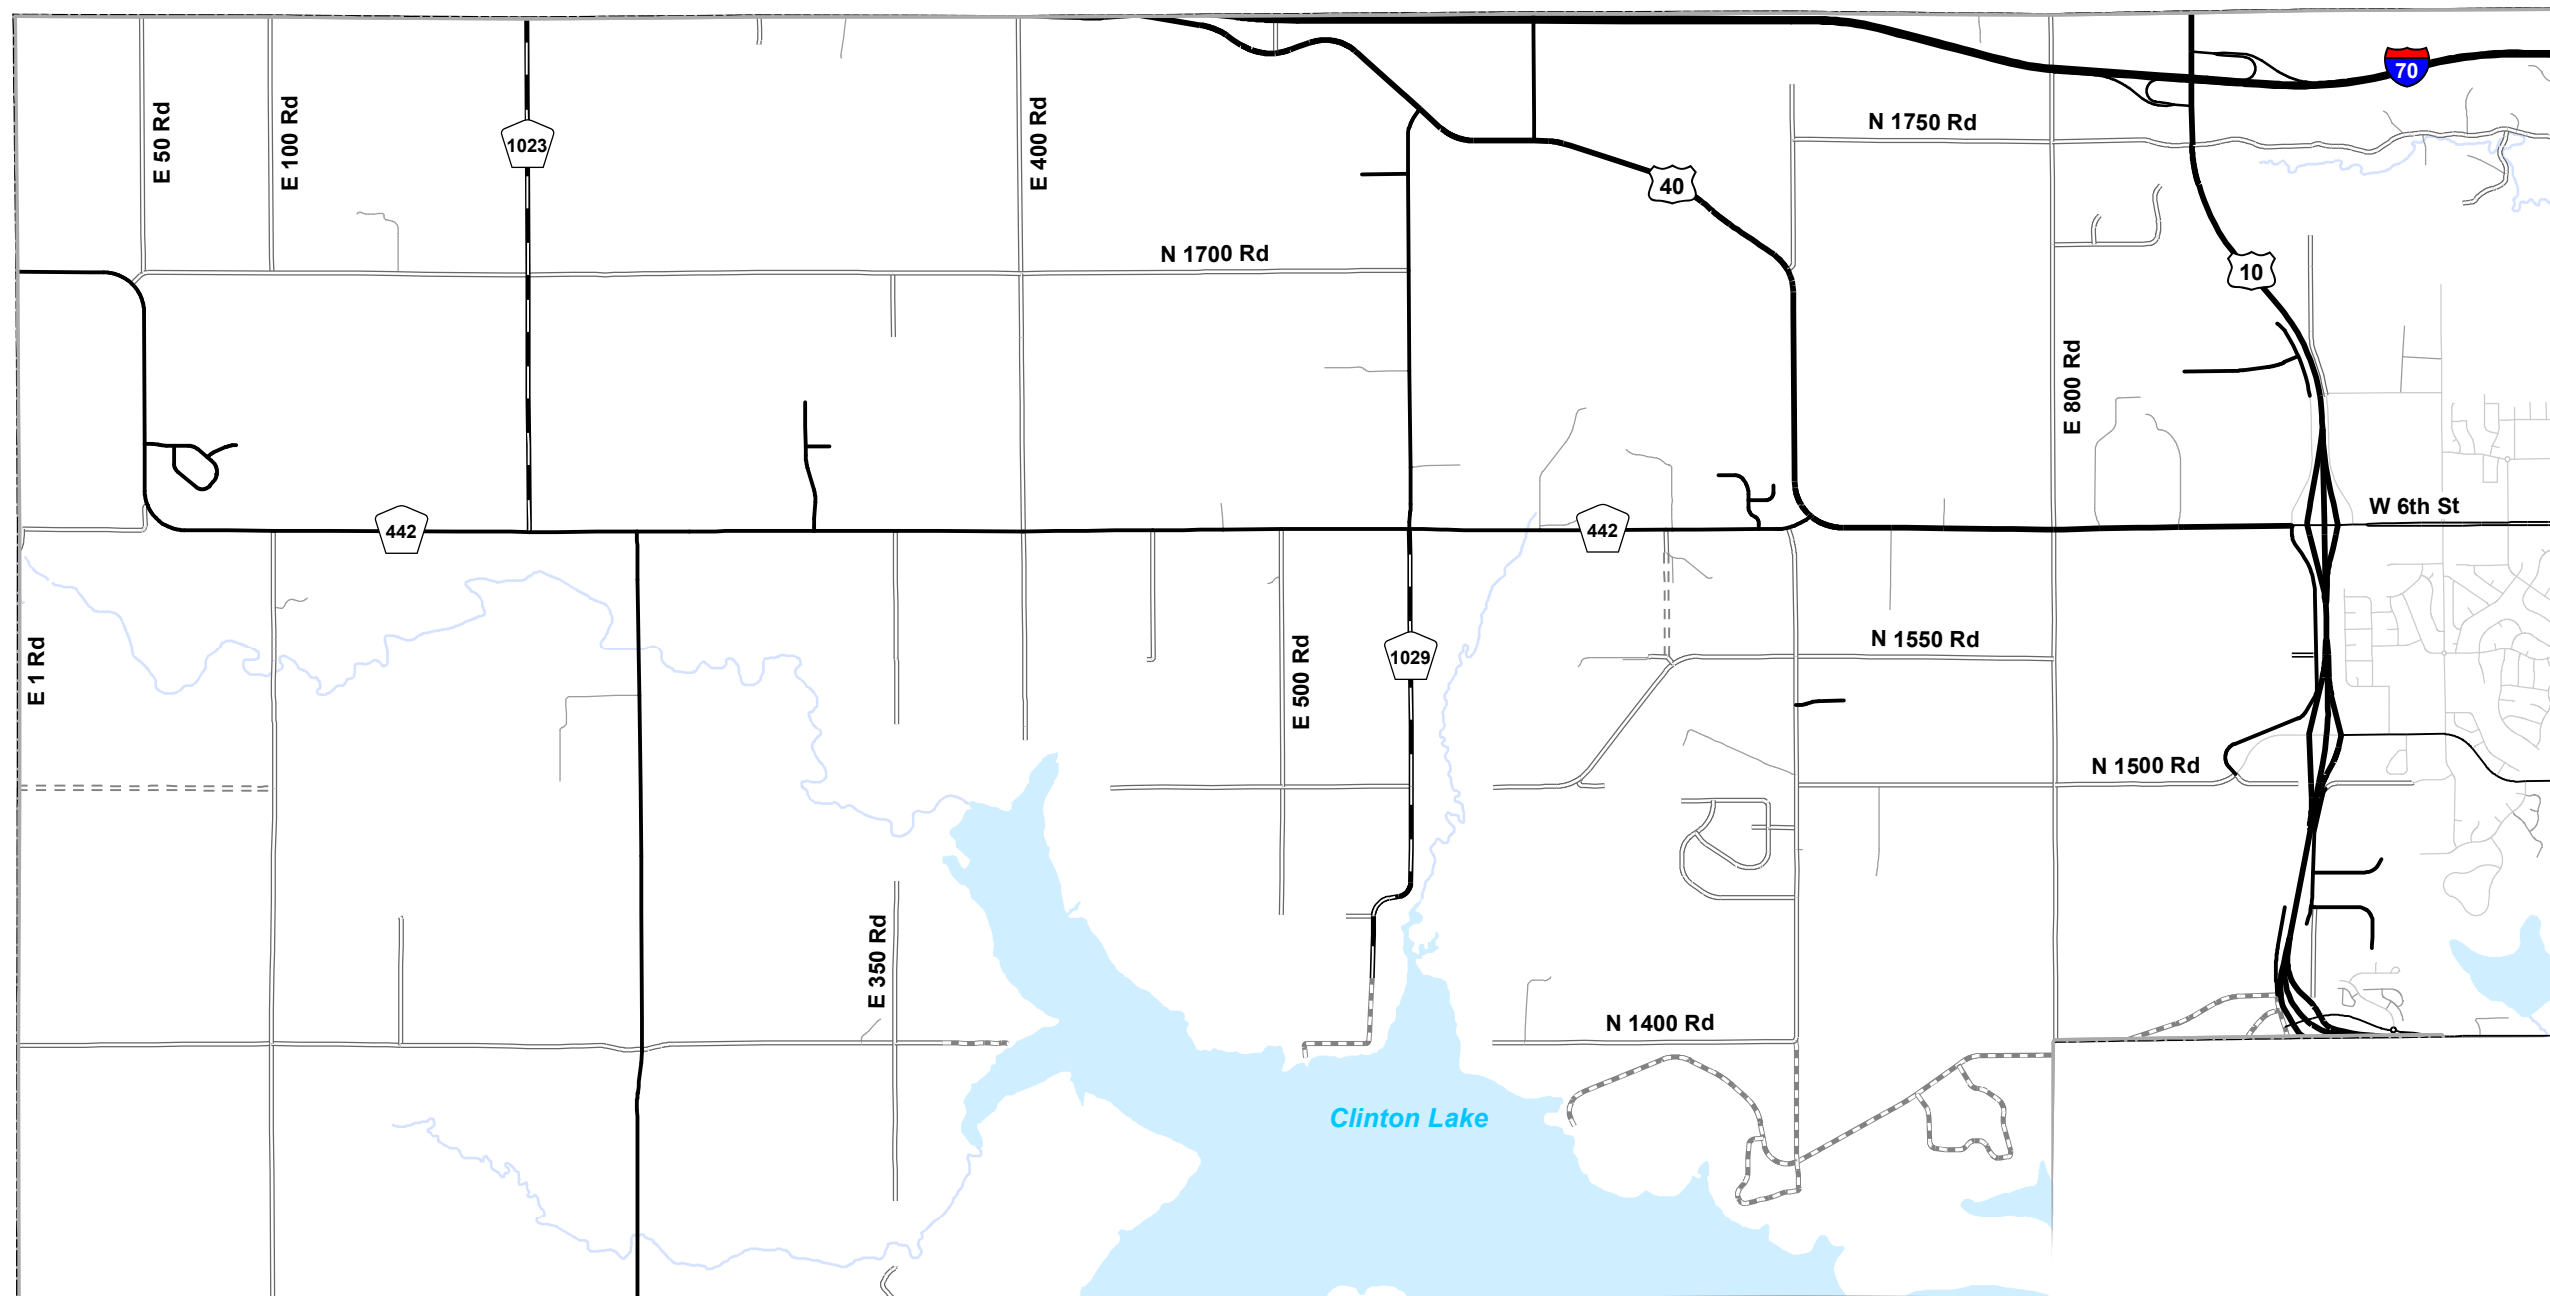

The locations shown in red hatch have been registered with the Sensitive Crops Program through the Kansas Department of Agriculture. If chemicals are to be sprayed near any of these properties please notify the land owner prior to the spray date. To find phone numbers, or for more information on the Sensitive Crop Program please contact the Douglas County Public Works office.

Sensitive Crop Locations - Kanwaka Township -

**DOUGLAS COUNTY, KS
PUBLIC WORKS**
3755 East 25th Street
Lawrence, KS 66046
(785) 832-5293 Fax (785) 842-1201
www.douglascountyks.org

-  Sensitive Crop Locations
-  1 Mile Buffer

Date: December 13, 2016
Produced By: Douglas County Public Works

MAP DISCLAIMER: All data, information, and maps are provided "as is" without warranty or any representation of accuracy, timeliness of completeness. The burden for determining accuracy, completeness, timeliness, merchantability and fitness for or the appropriateness for use rests solely on the requester. Douglas County makes no warranties, express or implied, as to the use of the information obtained here. There are no implied warranties of merchantability or fitness for a particular purpose.