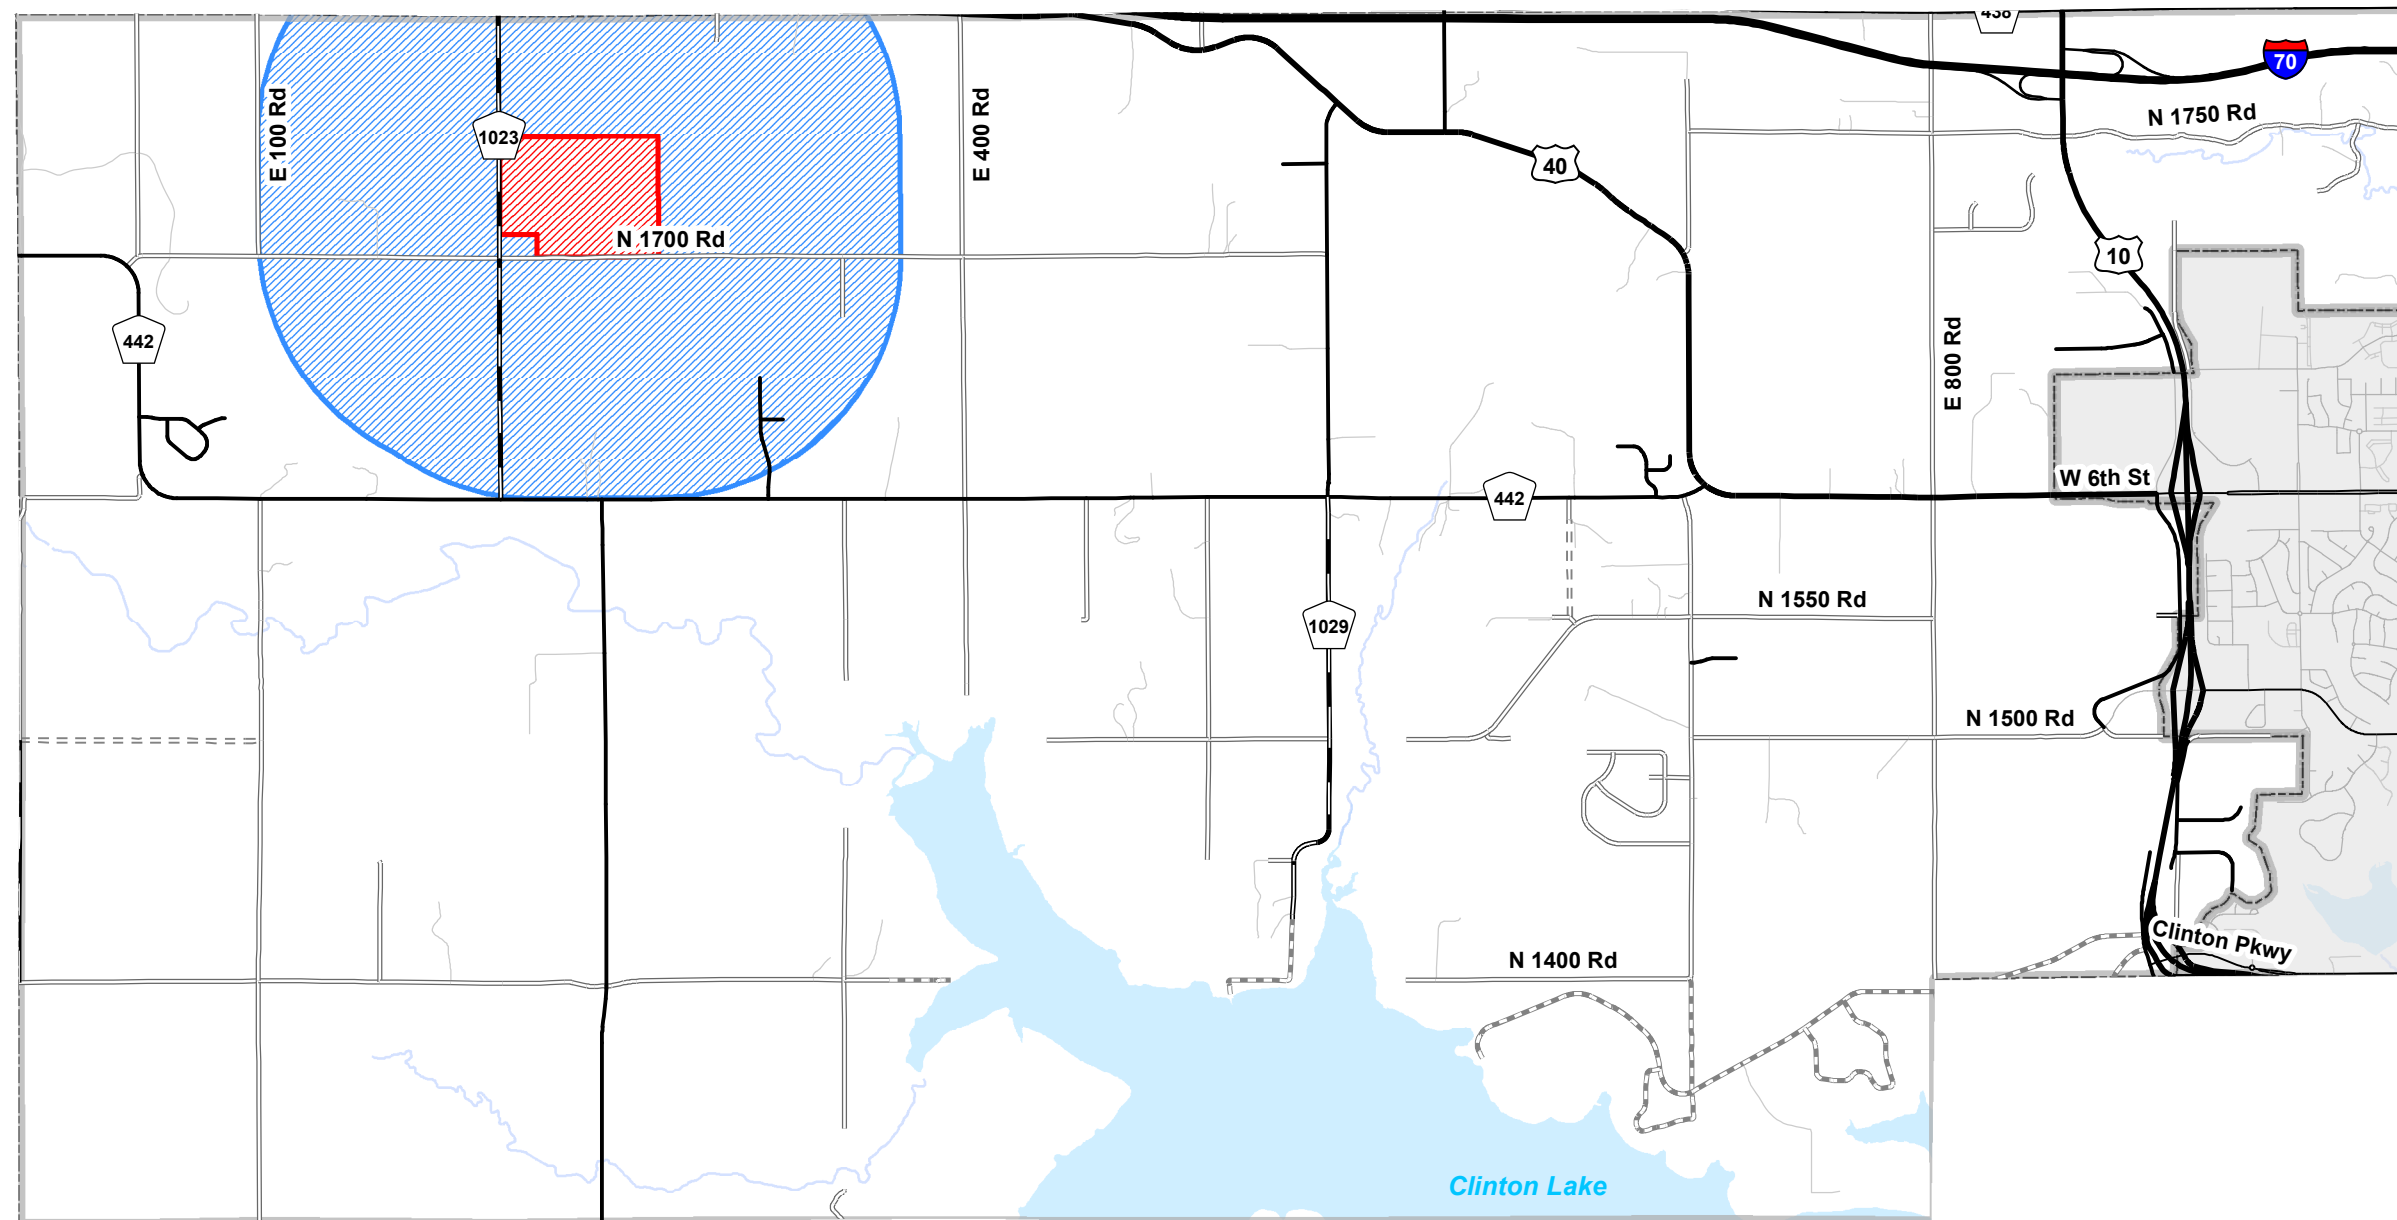

## Sensitive Crop Locations - Kanwaka Township -

**DOUGLAS COUNTY, KS  
PUBLIC WORKS**  
3755 East 25th Street  
Lawrence, KS 66046  
(785) 832-5293 Fax (785) 842-1201  
[www.douglascountyks.org](http://www.douglascountyks.org)

-  Sensitive Crop Locations
-  No Spray Zone

The locations shown in red hatch have been registered with the Sensitive Crops Program through the Kansas Department of Agriculture. If chemicals are to be sprayed near any of these properties please notify the land owner prior to the spray date. To find phone numbers, or for more information on the Sensitive Crop Program please contact the Douglas County Public Works office.

Date: May 13, 2019  
Produced By: Douglas County Public Works

**MAP DISCLAIMER:** All data, information, and maps are provided "as is" without warranty or any representation of accuracy, timeliness of completeness. The burden for determining accuracy, completeness, timeliness, merchantability and fitness for or the appropriateness for use rests solely on the requester. Douglas County makes no warranties, express or implied, as to the use of the information obtained here. There are no implied warranties of merchantability or fitness for a particular purpose.