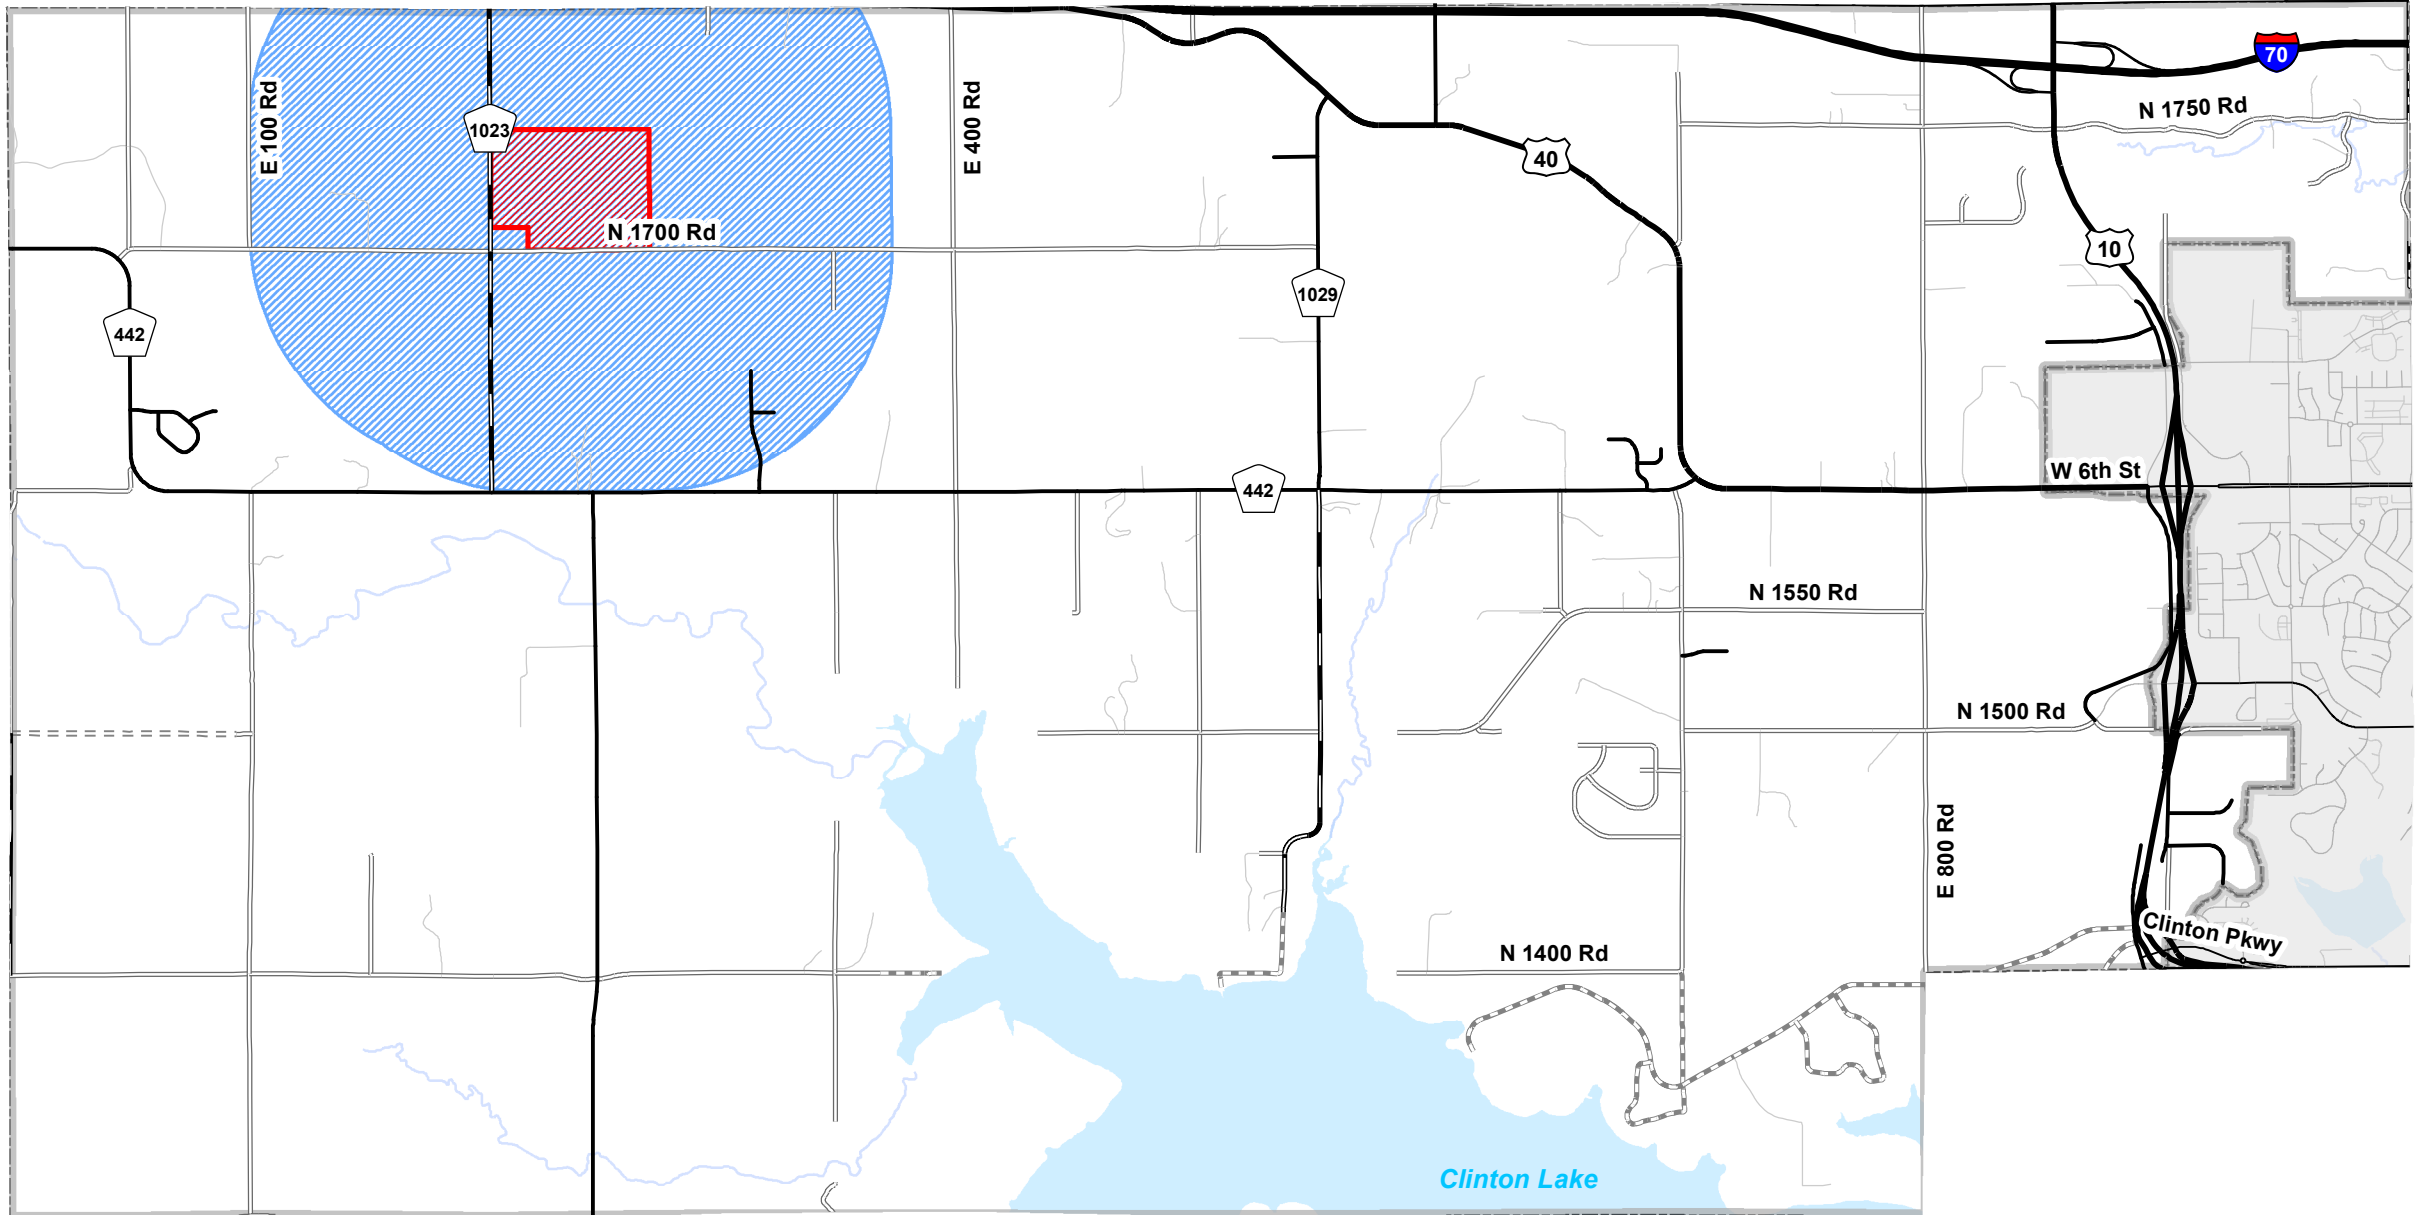

Sensitive Crop Locations - Kanwaka Township -

**DOUGLAS COUNTY, KS
PUBLIC WORKS**
3755 East 25th Street
Lawrence, KS 66046
(785) 832-5293 Fax (785) 842-1201
www.douglascountyks.org

-  DGCO Sensitive Crop Locations
-  Protection Zone

The locations show in the red hatch have been registered in the Sensitive Crop Program with Douglas County, KS.
If chemicals are to be sprayed in the blue hatched or Protection Zones, the property owner should be notified prior to the spray date.
To find a list of landowners and phone numbers, or for more information on the Sensitive Crop Program, please contact the
Douglas County Public Works Operations Division.

Date: May 18, 2022
Produced By: Douglas County Public Works

MAP DISCLAIMER: All data, information, and maps are provided "as is" without warranty or any representation of accuracy, timeliness of completeness. The burden for determining accuracy, completeness, timeliness, merchantability and fitness for or the appropriateness for use rests solely on the requester. Douglas County makes no warranties, express or implied, as to the use of the information obtained here. There are no implied warranties of merchantability or fitness for a particular purpose.