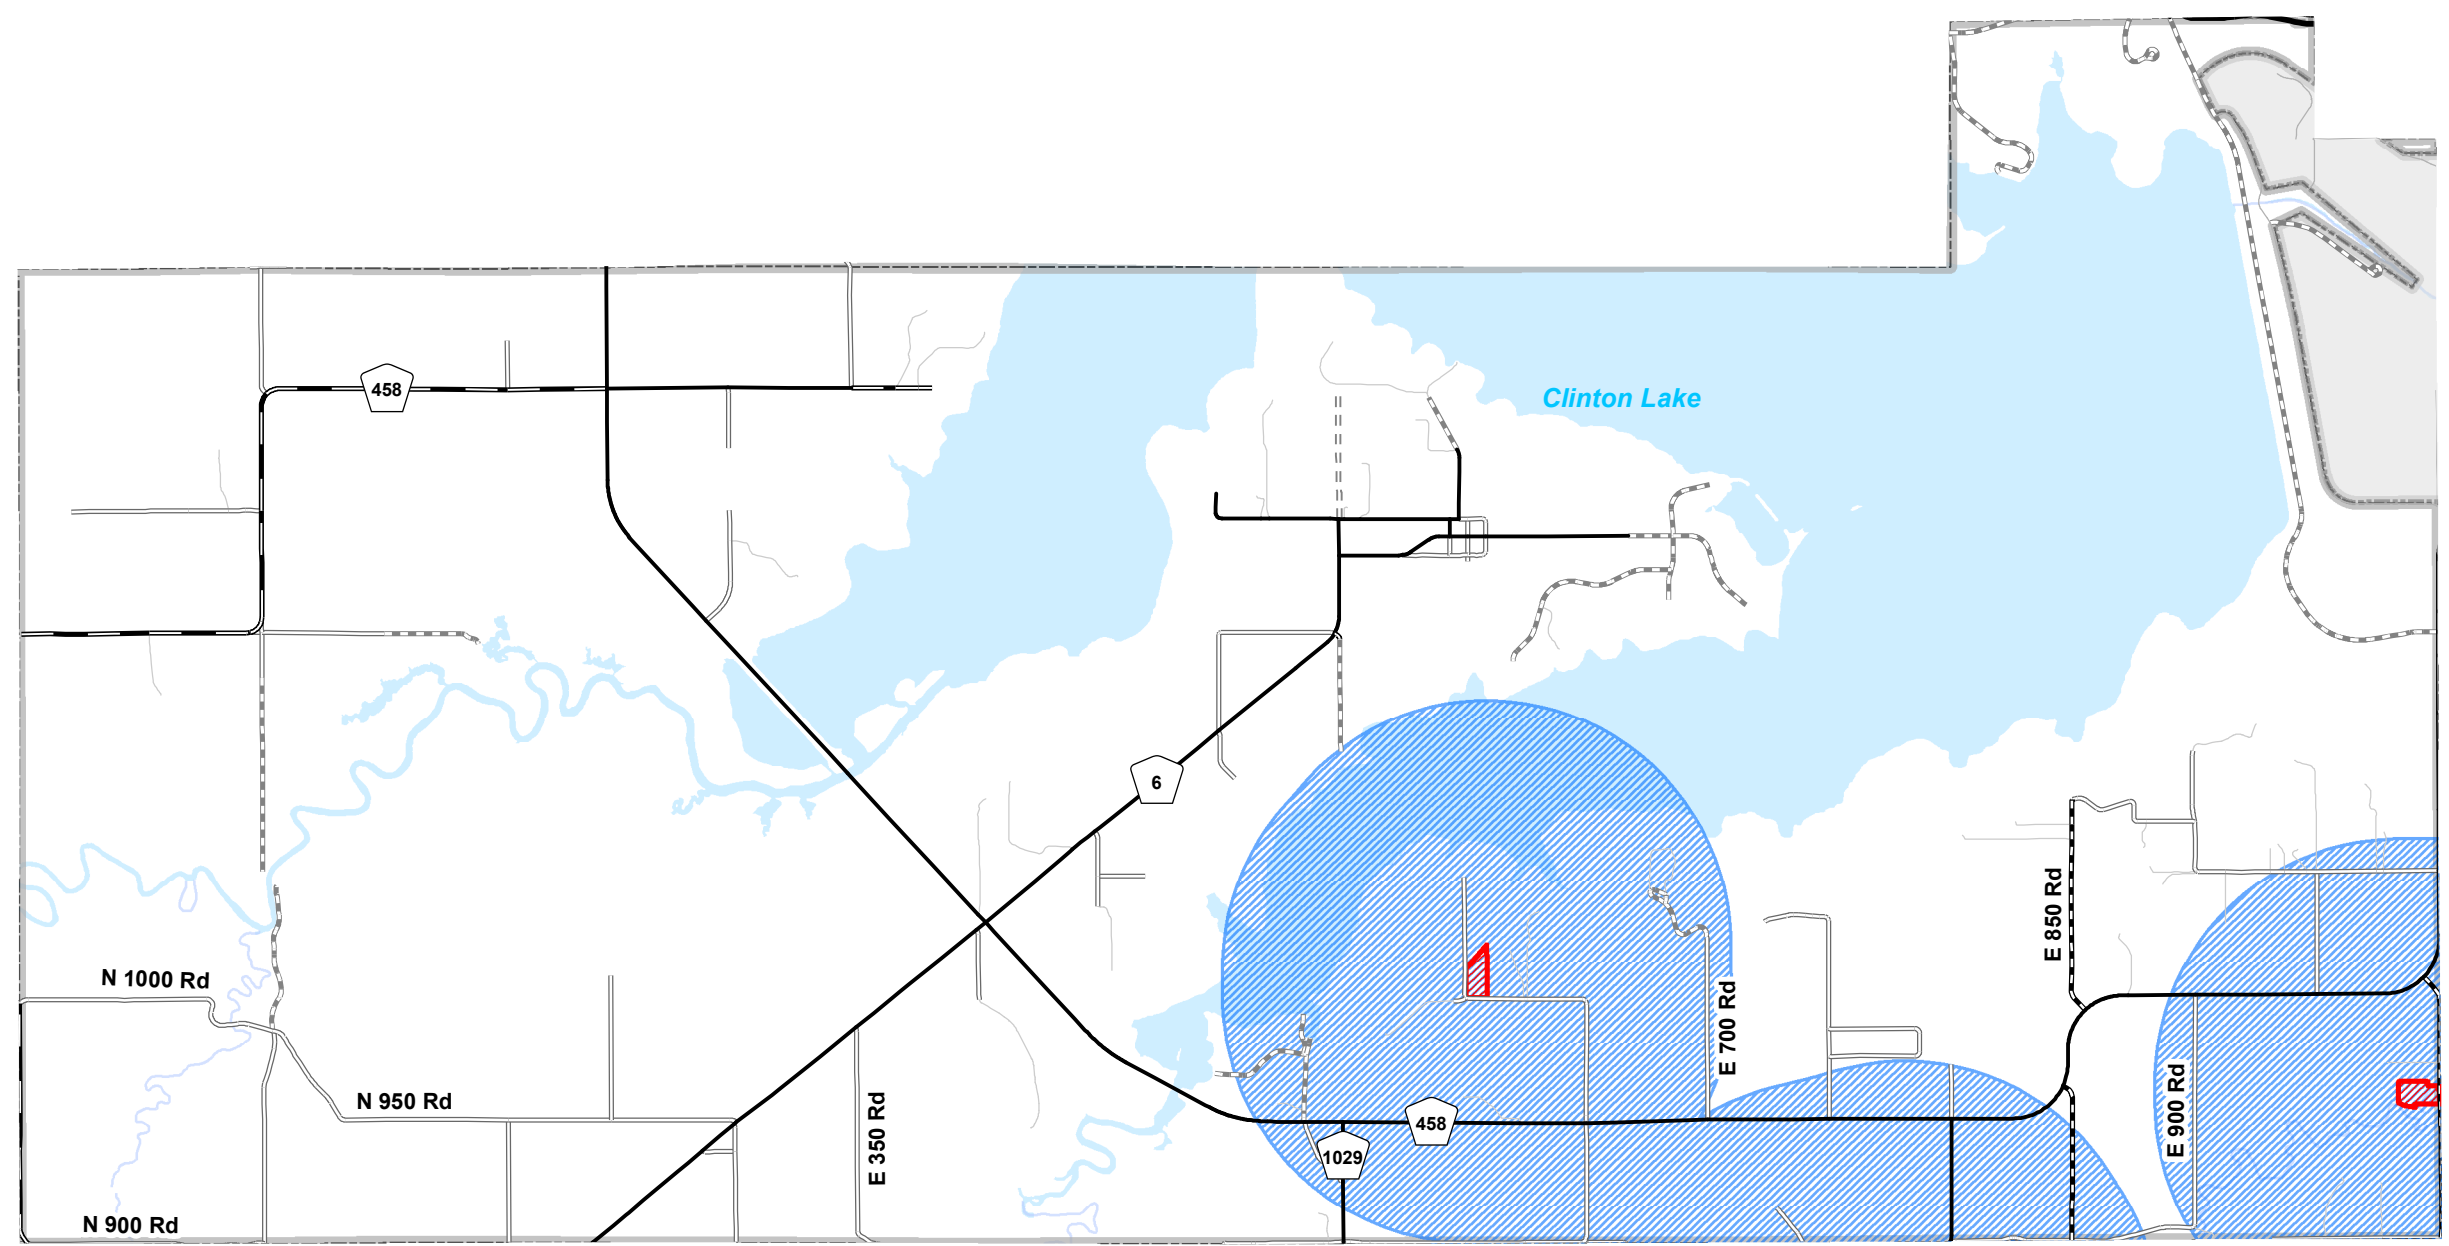

**Sensitive Crop Locations
- Clinton Township -**

**DOUGLAS COUNTY, KS
PUBLIC WORKS**
3755 East 25th Street
Lawrence, KS 66046
(785) 832-5293 Fax (785) 842-1201
www.douglascountyks.org

-  DGCO Sensitive Crop Locations
-  Protection Zone

The locations show in the red hatch have been registered in the Sensitive Crop Program with Douglas County, KS.
If chemicals are to be sprayed in the blue hatched or Protection Zones, the property owner should be notified prior to the spray date.
To find a list of landowners and phone numbers, or for more information on the Sensitive Crop Program, please contact the
Douglas County Public Works Operations Division.

Date: May 18, 2022
Produced By: Douglas County Public Works

MAP DISCLAIMER: All data, information, and maps are provided "as is" without warranty or any representation of accuracy, timeliness of completeness. The burden for determining accuracy, completeness, timeliness, merchantability and fitness for or the appropriateness for use rests solely on the requester. Douglas County makes no warranties, express or implied, as to the use of the information obtained here. There are no implied warranties of merchantability or fitness for a particular purpose.