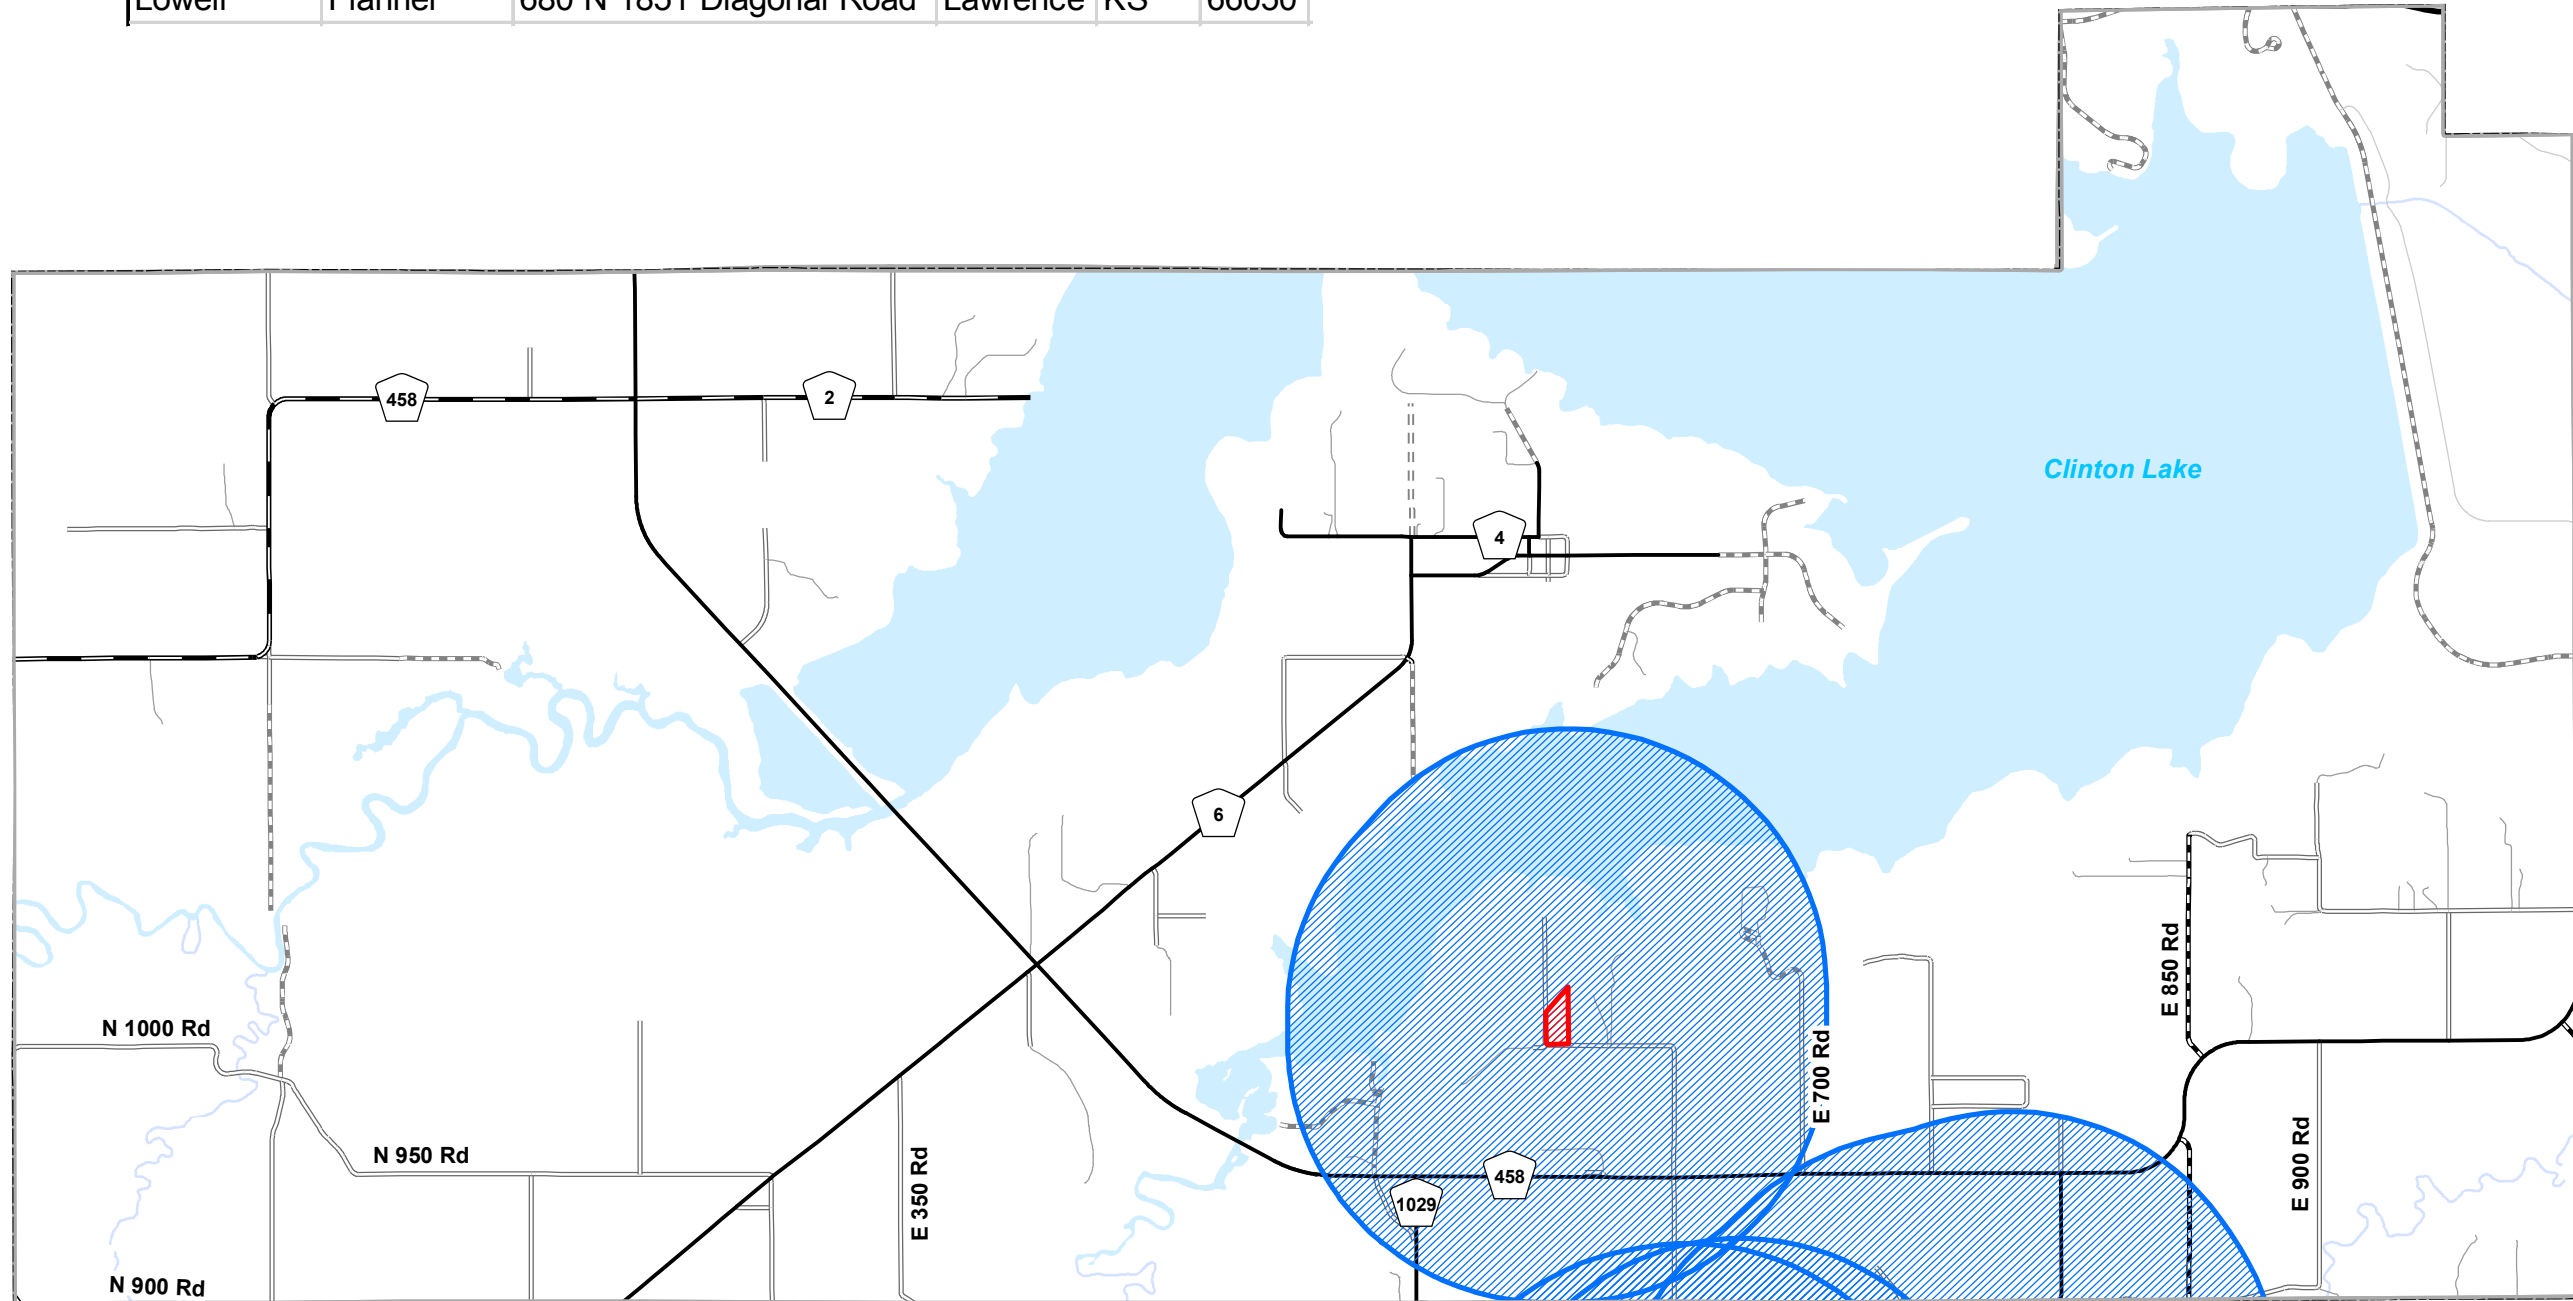

The locations shown in red hatch have been registered with the Sensitive Crops Program through the Kansas Department of Agriculture. If chemicals are to be sprayed near any of these properties please notify the land owner prior to the spray date. To find phone numbers, or for more information on the Sensitive Crop Program please contact the Douglas County Public Works office.

First Name	Last Name	Land Location	City	State	Zip
Lowell	Flanner	680 N 1851 Diagonal Road	Lawrence	KS	66050

Sensitive Crop Locations - Clinton Township -

**DOUGLAS COUNTY, KS
PUBLIC WORKS**
3755 East 25th Street
Lawrence, KS 66046
(785) 832-5293 Fax (785) 842-1201
www.douglascountyks.org

-  Sensitive Crop Locations
-  1 Mile Buffer

Date: July 11, 2018

Produced By: Douglas County Public Works

MAP DISCLAIMER: All data, information, and maps are provided "as is" without warranty or any representation of accuracy, timeliness of completeness. The burden for determining accuracy, completeness, timeliness, merchantability and fitness for or the appropriateness for use rests solely on the requester. Douglas County makes no warranties, express or implied, as to the use of the information obtained here. There are no implied warranties of merchantability or fitness for a particular purpose.