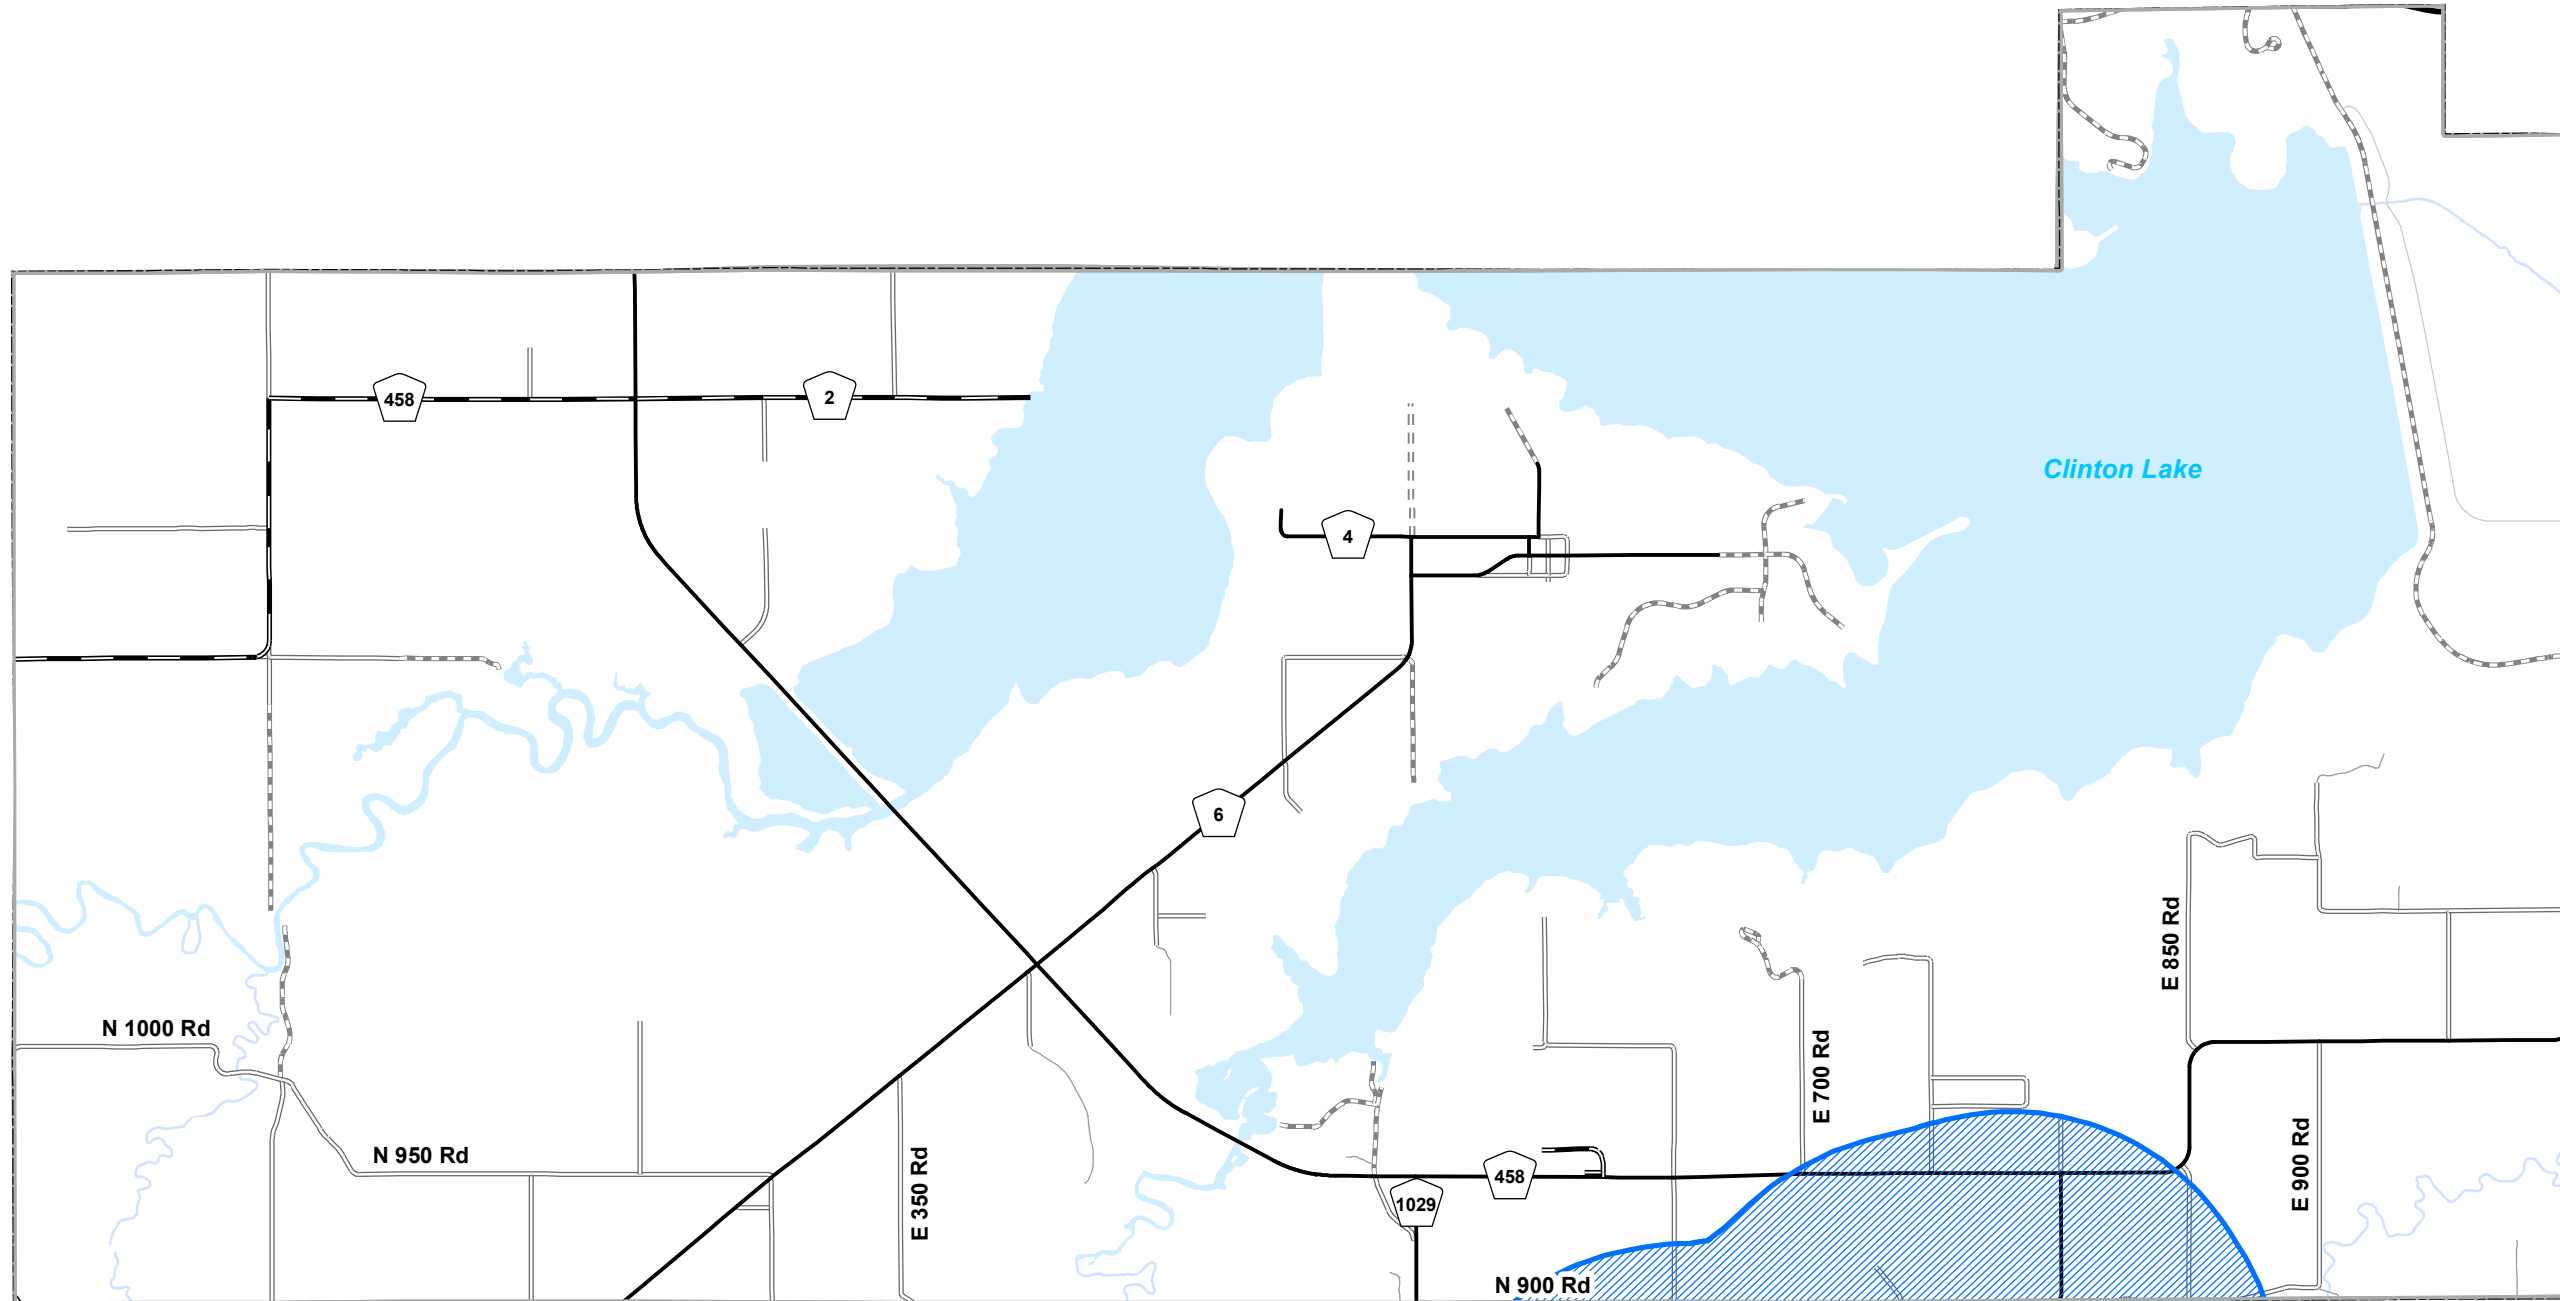

The locations shown in red hatch have been registered with the Sensitive Crops Program through the Kansas Department of Agriculture. If chemicals are to be sprayed near any of these properties please notify the land owner prior to the spray date. To find phone numbers, or for more information on the Sensitive Crop Program please contact the Douglas County Public Works office.

Sensitive Crop Locations - Clinton Township -

**DOUGLAS COUNTY, KS
PUBLIC WORKS**
3755 East 25th Street
Lawrence, KS 66046
(785) 832-5293 Fax (785) 842-1201
www.douglascountyks.org

-  Sensitive Crop Locations
-  1 Mile Buffer

Date: Dec 9, 2016

Produced By: Douglas County Public Works

MAP DISCLAIMER: All data, information, and maps are provided "as is" without warranty or any representation of accuracy, timeliness of completeness. The burden for determining accuracy, completeness, timeliness, merchantability and fitness for or the appropriateness for use rests solely on the requester. Douglas County makes no warranties, express or implied, as to the use of the information obtained here. There are no implied warranties of merchantability or fitness for a particular purpose.