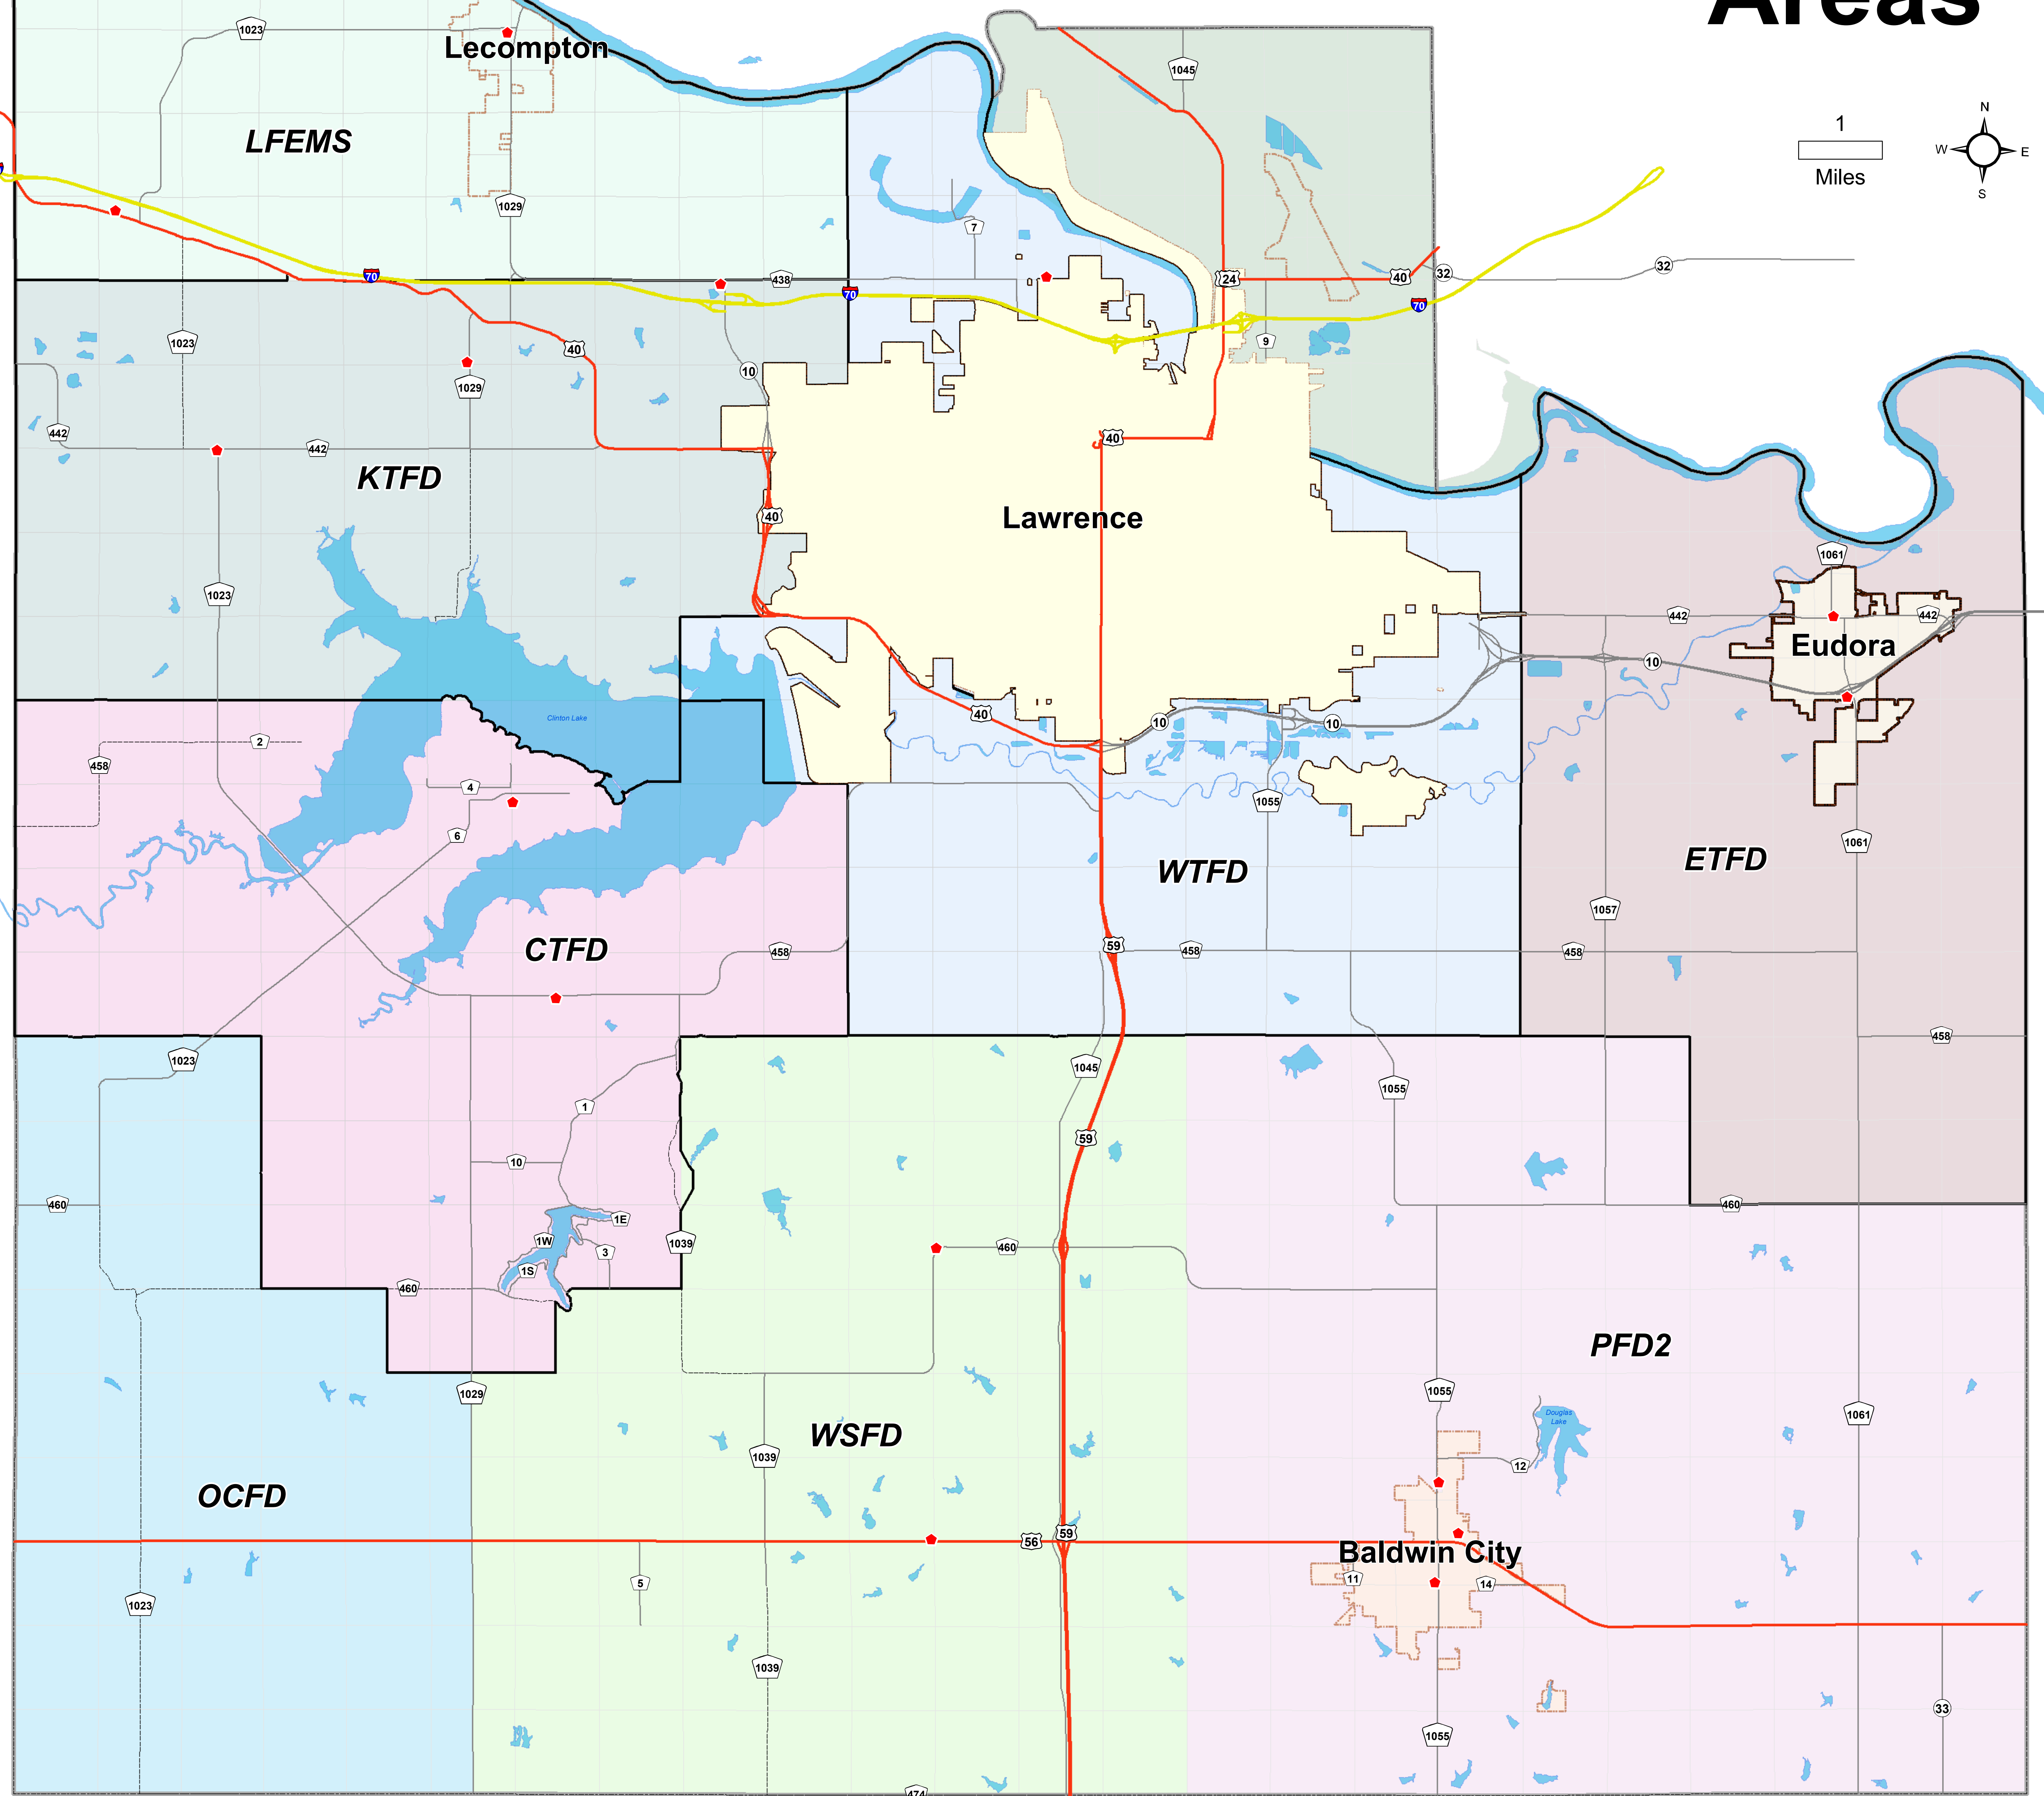

# Fire Response Areas

Proposed Fire District No. 6 encompasses the following areas:

- Kanwaka Township (KTFD)
- Clinton Township (CTFD)
- Wakarusa Township (WTFD)
- Eudora Township (ETFD)