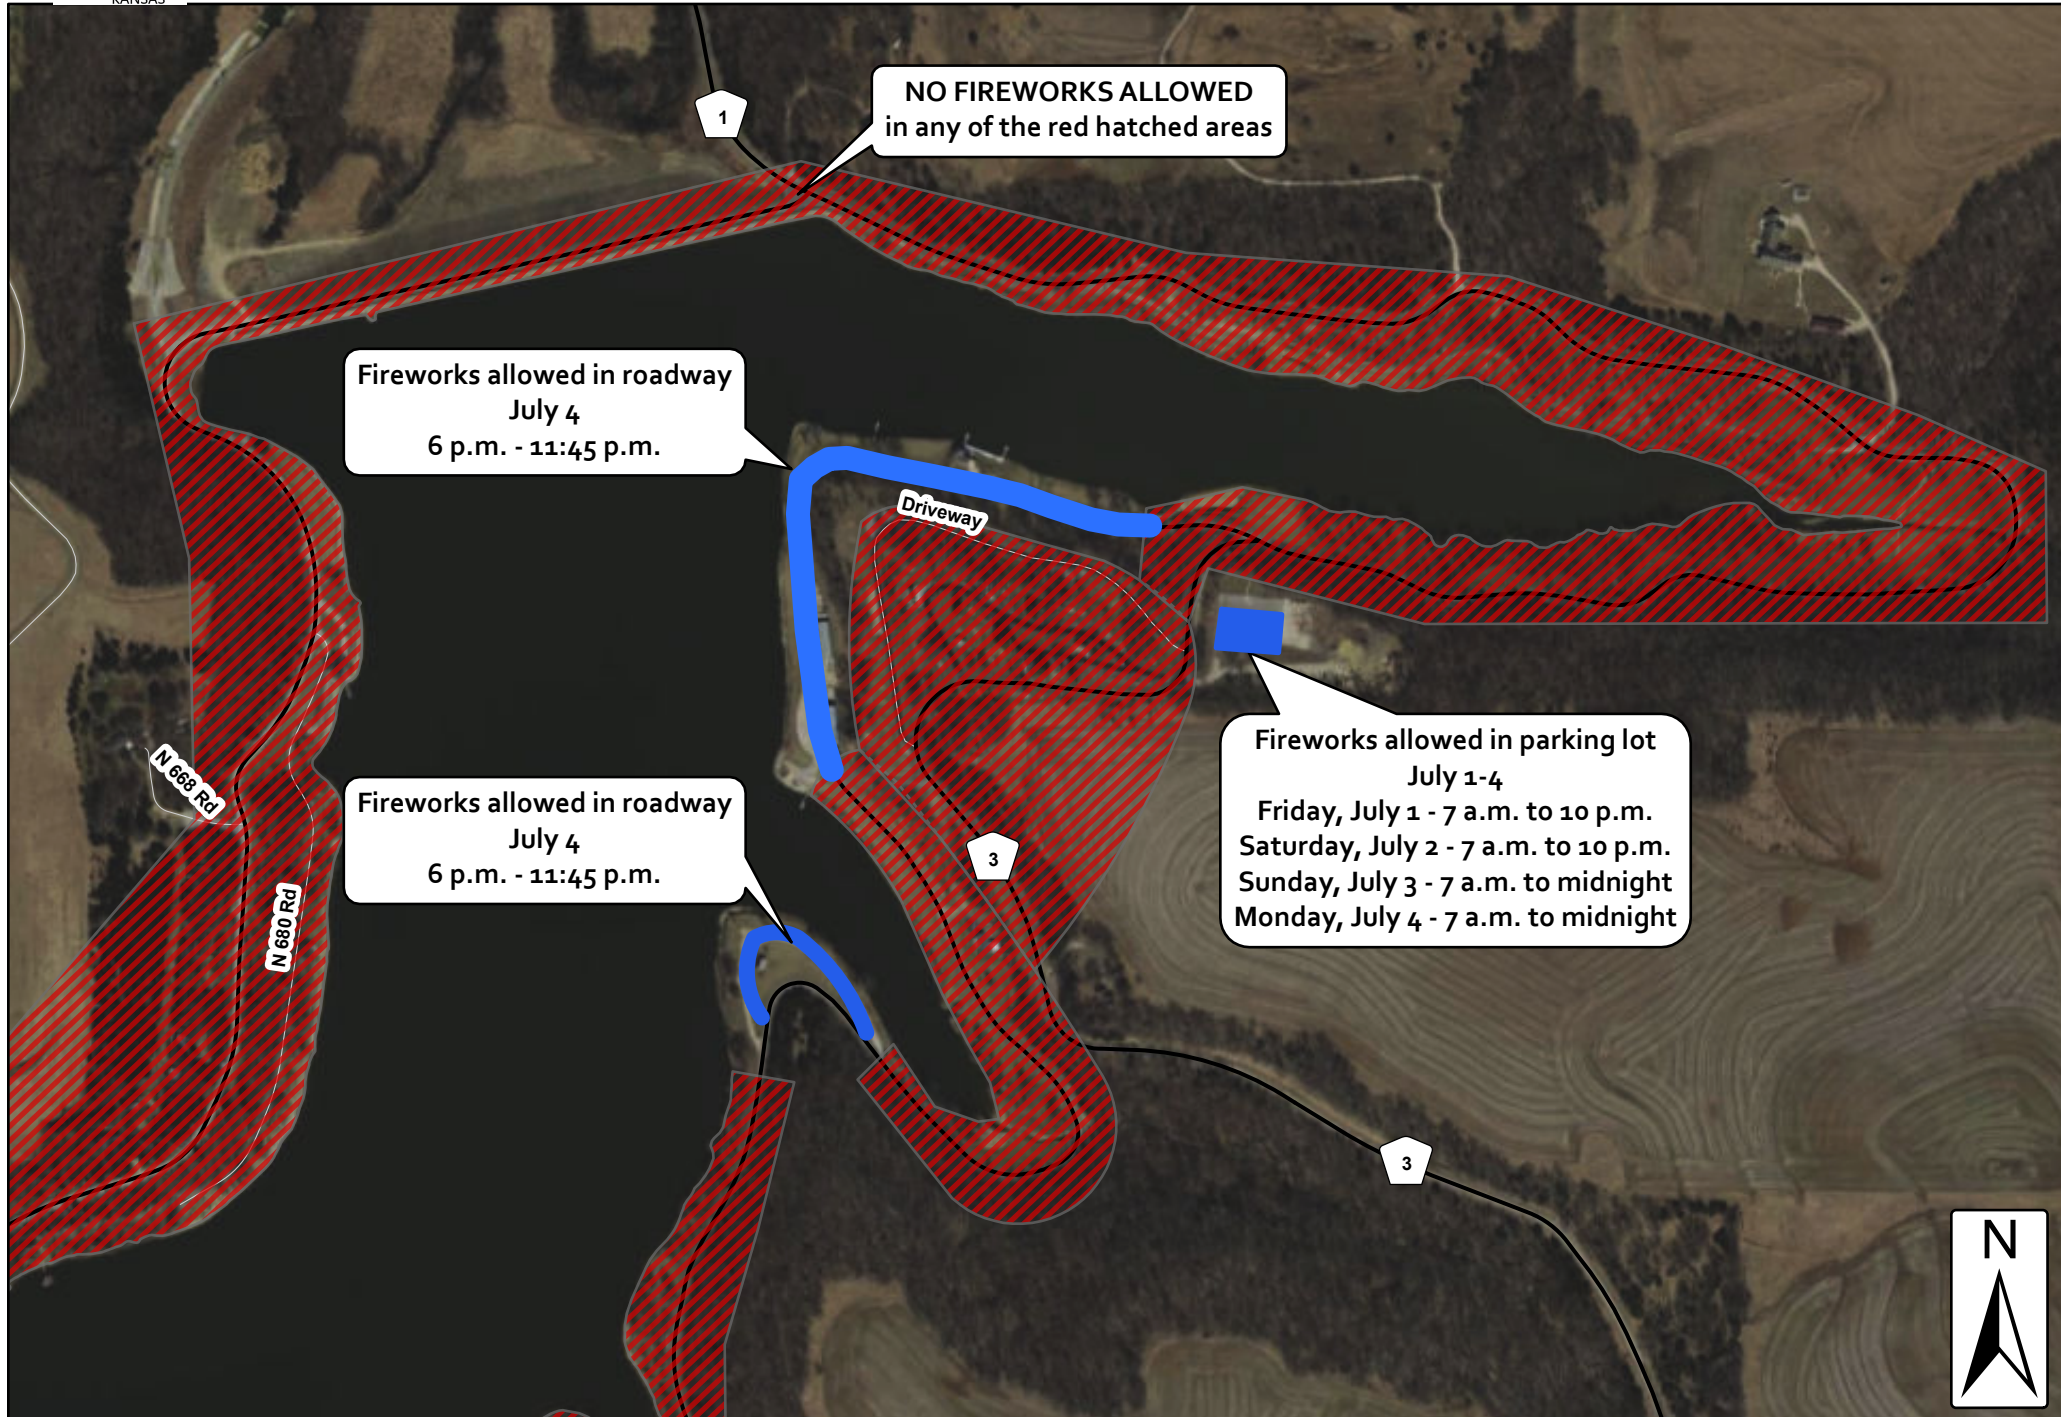

Firework Regulations within Lone Star Lake Park

MAP DISCLAIMER: All data, information, and maps are provided "as is" without warranty or any representation of accuracy, timeliness of completeness. The burden for determining accuracy, completeness, timeliness, merchantability and fitness for or the appropriateness for use rests solely on the requester. Douglas County makes no warranties, express or implied, as to the use of the information obtained here. There are no implied warranties of merchantability or fitness for a particular purpose.

1 inch equals 500 feet

0 250 500 US Feet