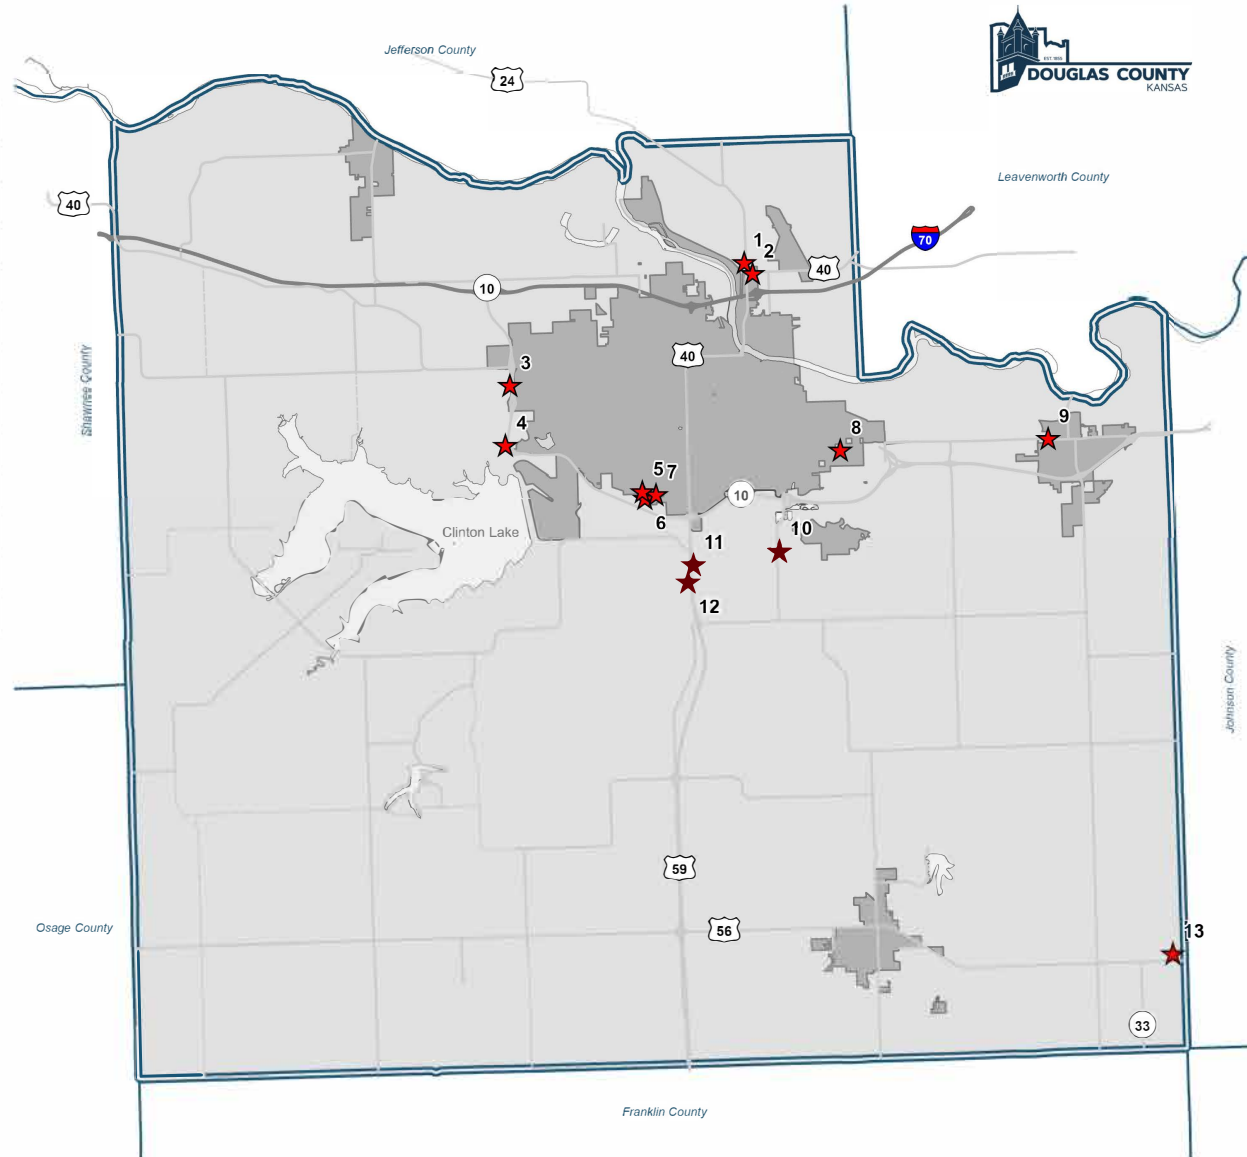

# 2021 Firework Stands with Permits from Douglas County Zoning & Codes

## Permits Issued

1	Jakes Fireworks 1	1831 E 1450 RD, Lawrence, KS
2	Bartz Bros Fireworks 3	1461 US HWY 40, Lawrence, KS
3	Bartz Bros Fireworks 2	1557 E 900 RD, Lawrence, KS
4	Garretts Clinton Fireworks	1423 E 900 RD, Lawrence, KS
5	Freestate Fireworks	1307 E 1200 RD, Lawrence, KS
6	Bartz Bros Fireworks 1	1293 E 1200 RD, Lawrence, KS
7	Jakes Fireworks 2	1225 N 1300 RD, Lawrence, KS
8	Garretts K-10 Fireworks	1387 E 1650 RD, Lawrence, KS
9	Super T's Fireworks	2124 N 1400 RD, Eudora, KS
10	J&J Fireworks	1164 E 1500 RD, Lawrence, KS
11	Velocity Fireworks	1134 E 1300 RD, Lawrence, KS
12	Celebration Fireworks	1096 E 1296 RD, Lawrence, KS
13	Enright Garden Fireworks	2374 N 200 RD, Baldwin, KS

DISCLAIMER: This map is to be used for reference purposes only, and no other use or reliance on the same is authorized. Source: Douglas County Zoning and Codes, Douglas County GIS. Map printed 6/29/2021.