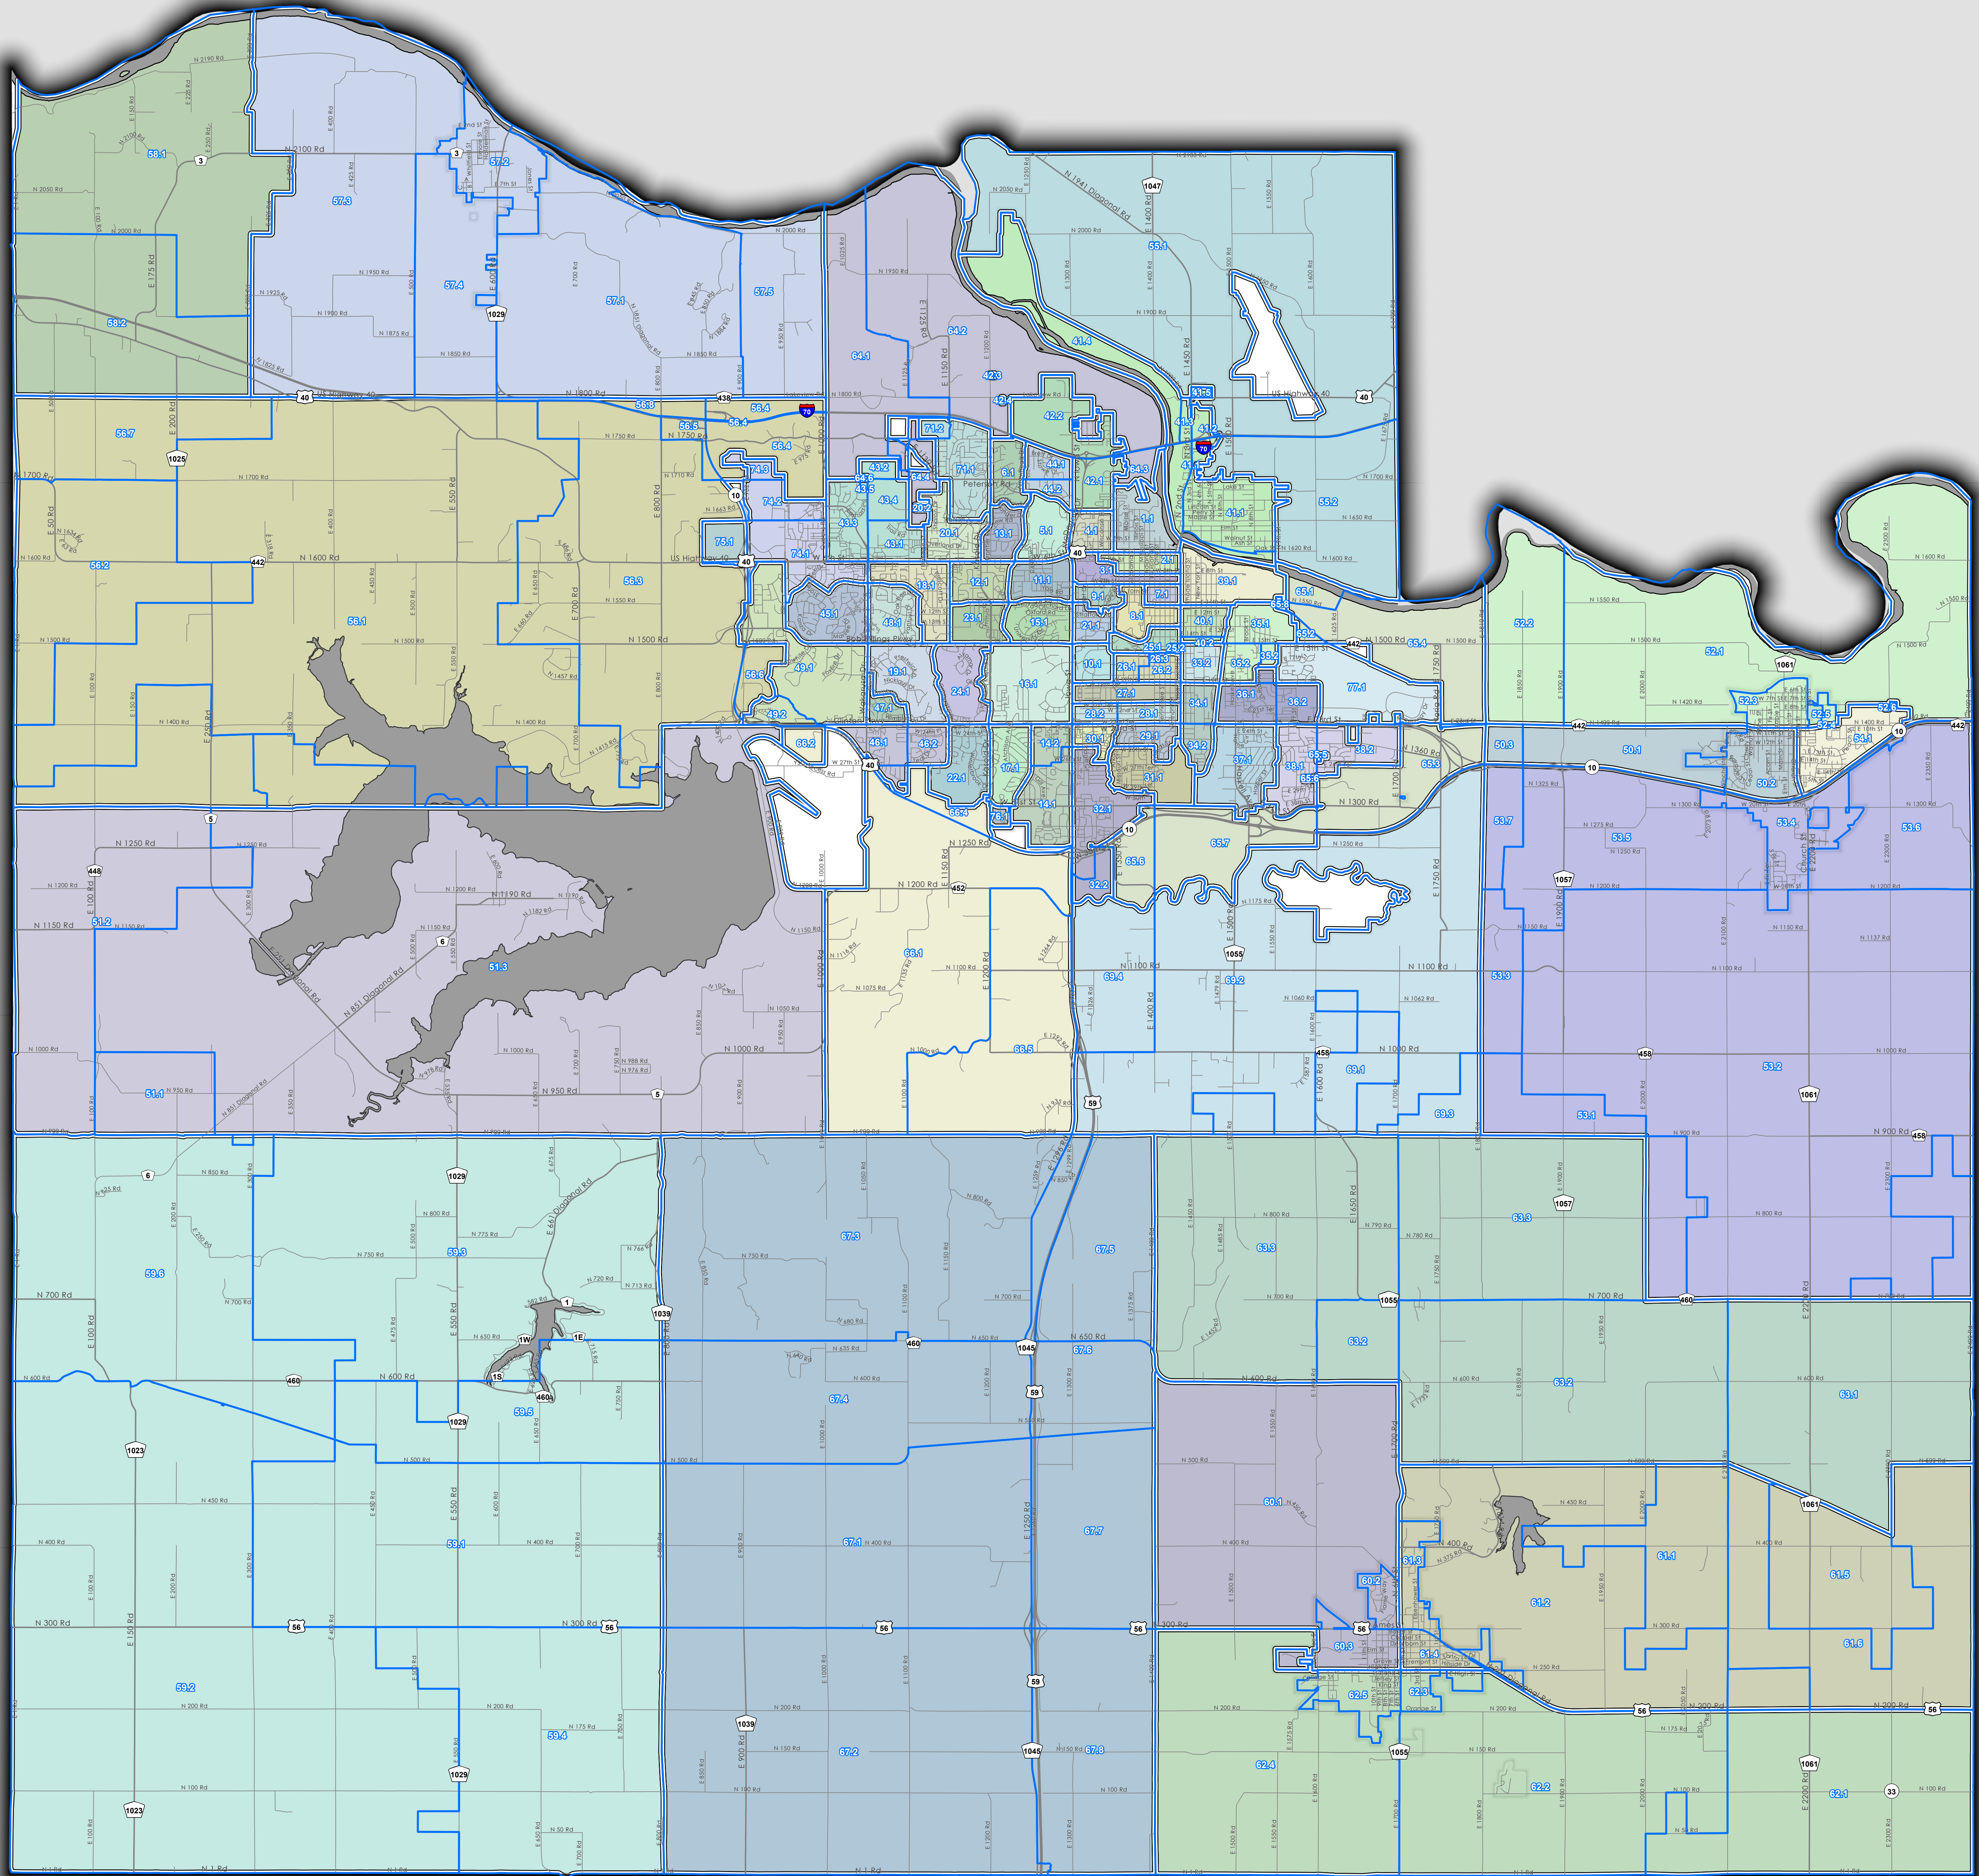

Douglas County Voting Precincts

Map Information:

Voting Precincts in Douglas County Kansas

Data Source:
Douglas County Clerk & Douglas County GIS
Date: 4/11/2024