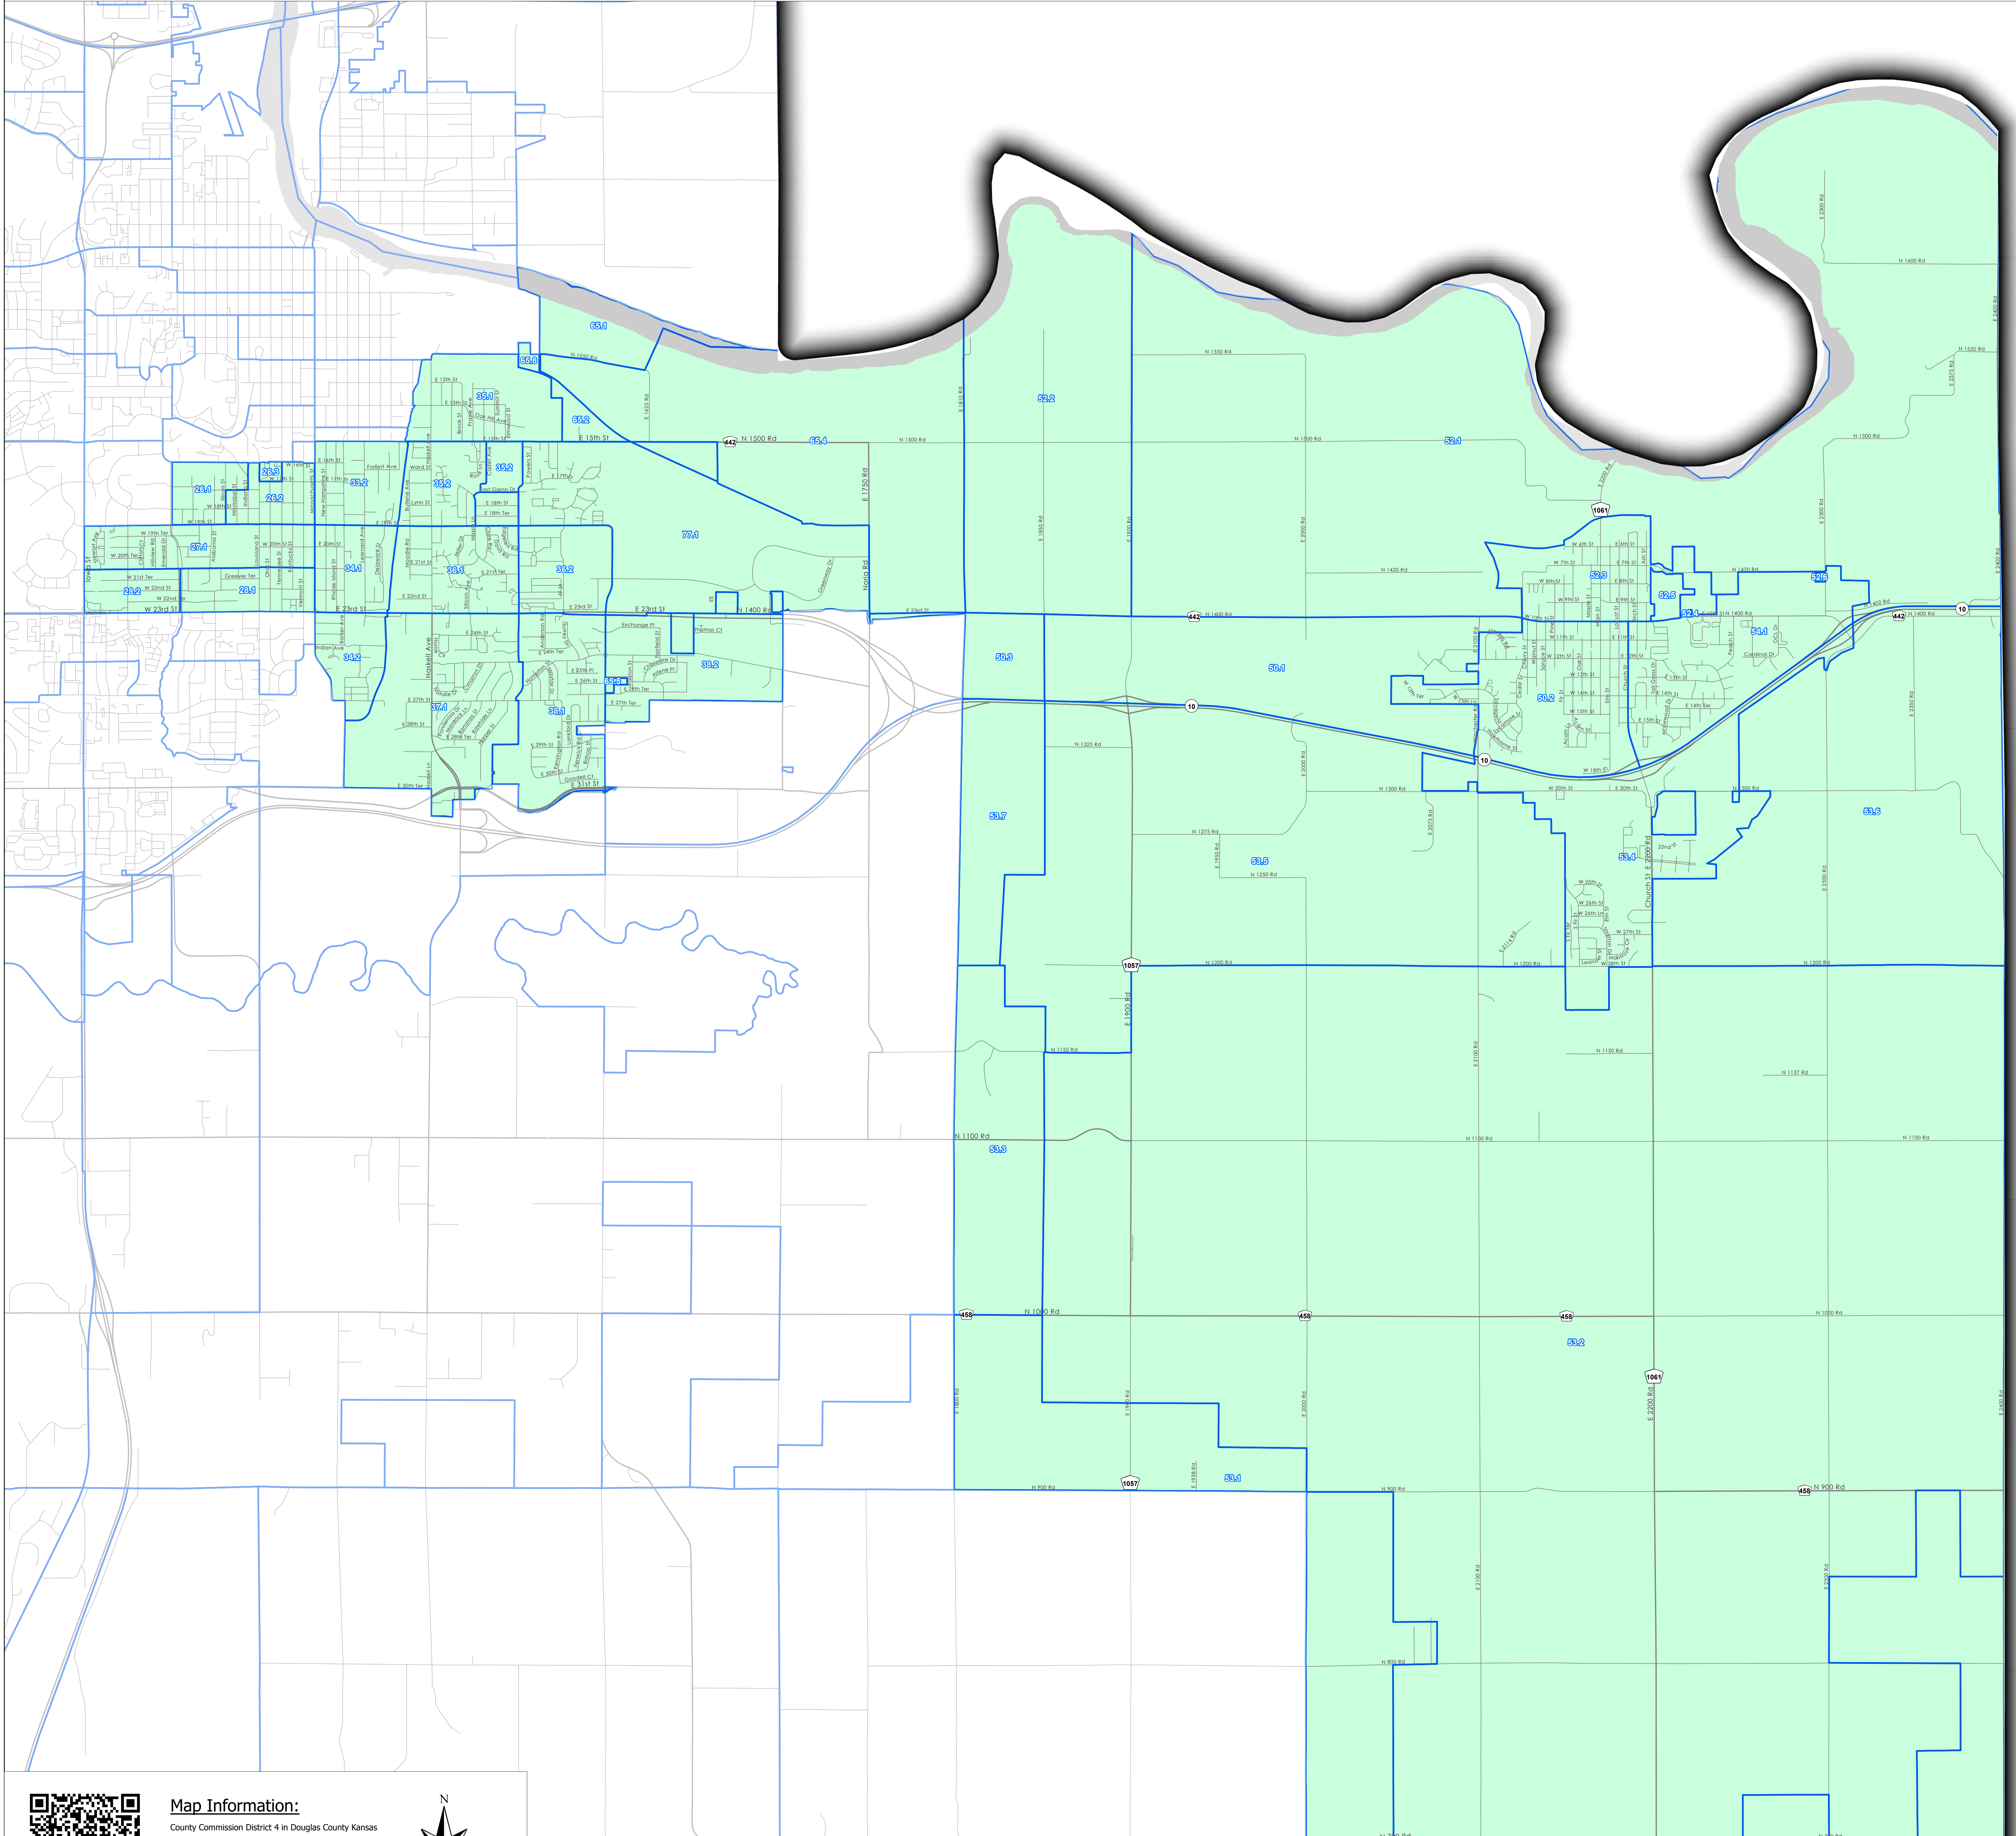

Douglas County County Commission District 4

Map Information:

Data Source:
Douglas County Clerk & Douglas County GIS
Date: 4/11/2024